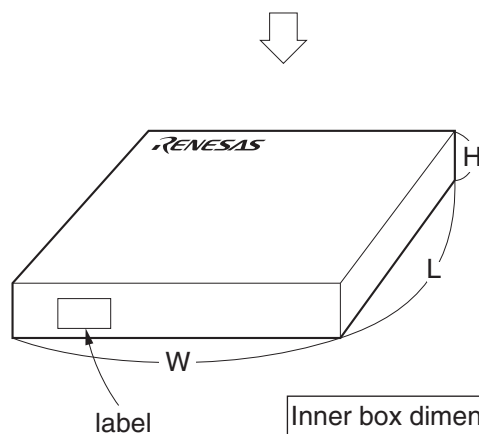

EMBOSSED TAPE PACKING

(EMBOSSED TYPE CARRIER (24mm TYPE))

1. CONTAINER

MOUNTING DIRECTION

2. DRY PACK

3. INNER BOX

Inner box dimension	W x L x H : 343 x 343 x 53 (mm)
Quantity (reel)	1
Label position	Side of box