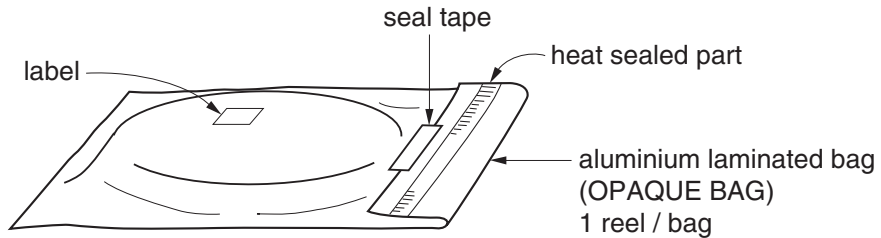

EMBOSSED TAPE PACKING

(EMBOSSED TYPE CARRIER (24mm TYPE))

1. CONTAINER

MOUNTING DIRECTION

2. DRY PACK

3. INNER BOX

Inner box dimension	W x L x H : 343 x 343 x 53 (mm)
Quantity (reel)	1
Label position	Side of box