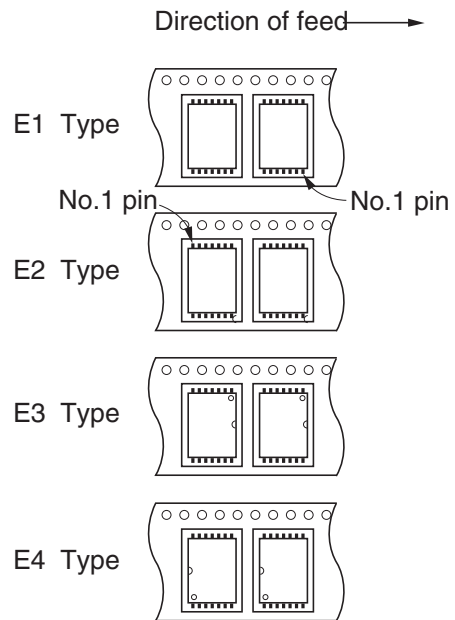

EMBOSSED TAPE PACKING

(EMBOSSED TYPE CARRIER (24mm TYPE))

1. CONTAINER

MOUNTING DIRECTION

2. DRY PACK

3. INNER BOX

Inner box dimension	W x L x H : 343 x 343 x 53 (mm)
Quantity (reel)	1
Label position	Side of box