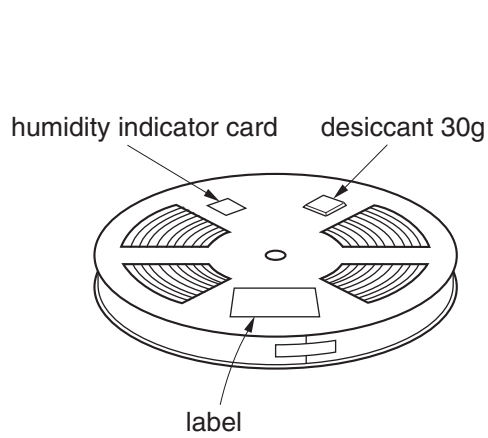

EMBOSSED TAPE PACKING

(EMBOSSED TYPE CARRIER (24mm TYPE))

1. CONTAINER

MOUNTING DIRECTION

2. DRY PACK

3. INNER BOX

Inner box dimension	W x L x H : 343 x 343 x 53 (mm)
Quantity (reel)	1
Label position	Side of box