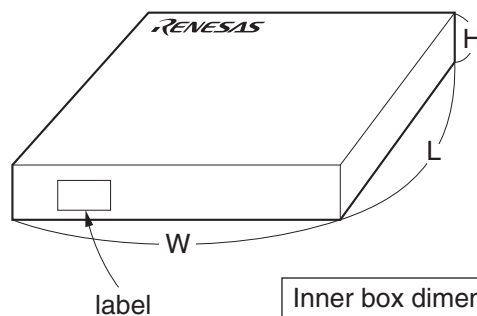

EMBOSSED TAPE PACKING

1. CONTAINER

2. DRY PACK

3. INNER BOX

Inner box dimension	W x L x H : 343 x 343 x 53 (mm)
Quantity (reel)	1
Label position	Side of box