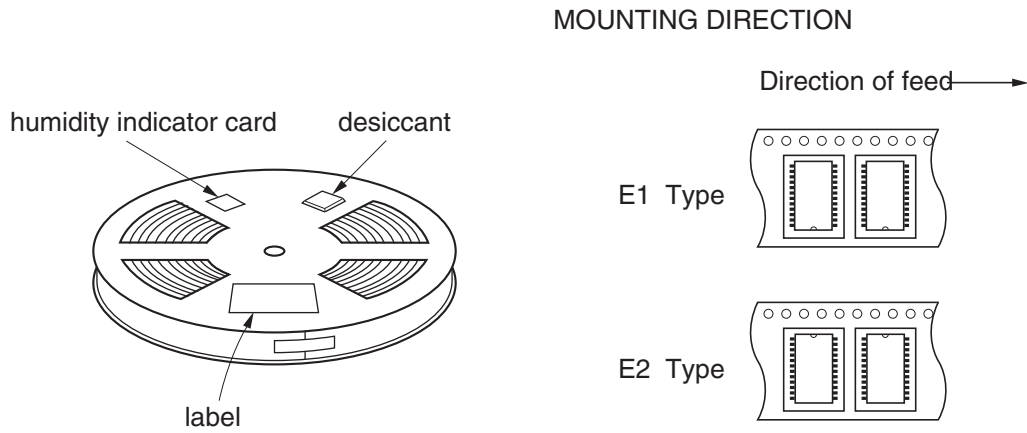

EMBOSSED TAPE PACKING

1. CONTAINER

2. DRY PACK

3. INNER BOX

Inner box dimension	W x L x H : 343 x 343 x 53 (mm)
Quantity (reel)	1
Label position	Side of box