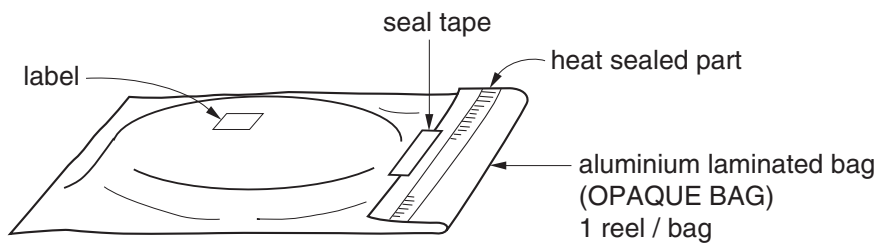

EMBOSSED TAPE PACKING

1. CONTAINER

2. DRY PACK

3. INNER BOX

Inner box dimension	W x L x H : 343 x 343 x 53 (mm)
Quantity (reel)	1
Label position	Side of box