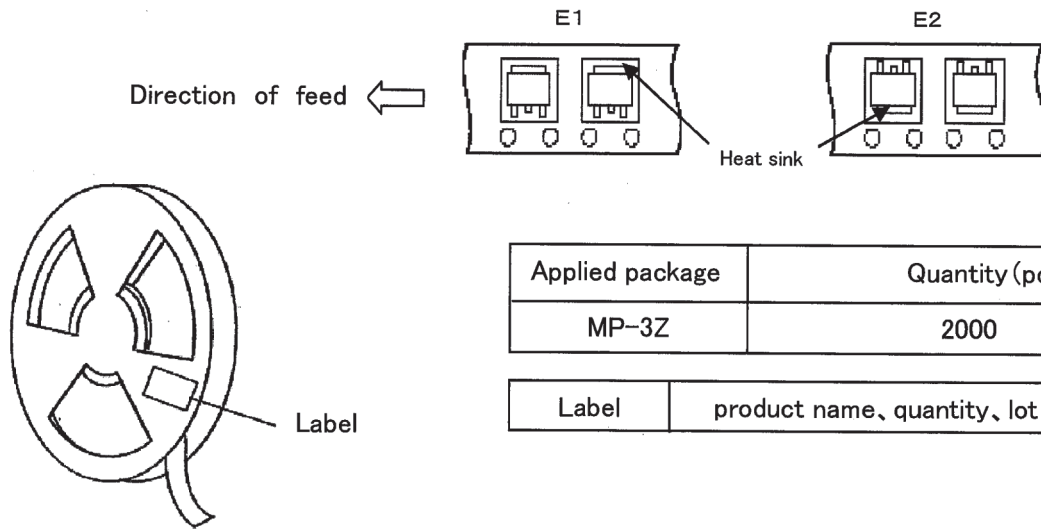

EMBOSSED TAPE PACKING

1. CONTAINER

Applied package	Quantity (pcs)
MP-3Z	2000
Label	product name, quantity, lot number, class

2. INNER BOX

Dimension (mm) (W × H × L)	Quantity (Reel)
340 × 52 × 340	2
Label	product name, quantity, lot number, class