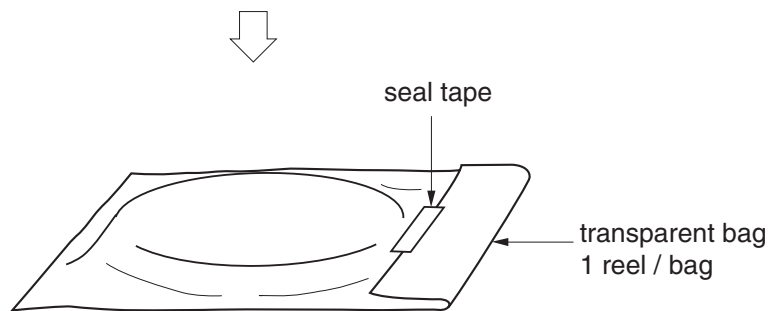

# EMBOSSED TAPE PACKING

## 1. CONTAINER

## 3. INNER BOX

Inner box dimension	W x L x H : 246 x 213 x 48 (mm)
Quantity (reel)	2
Label position	Side of box
Label	Product name, Quantity, Lot number, Class