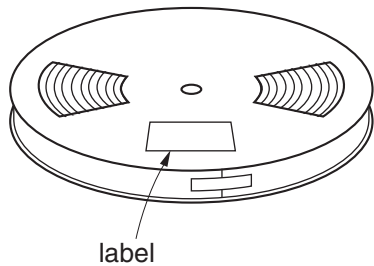

EMBOSSED TAPE PACKING

1. CONTAINER