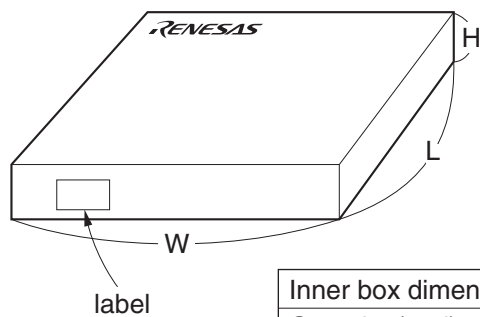

## 1. CONTAINER

## MOUNTING DIRECTION

## 3. INNER BOX

Inner box dimension	W x L x H : 246 x 213 x 48 (mm)
Quantity (reel)	2
Label position	Side of box
Label	Product name, Quantity, Lot number, Class