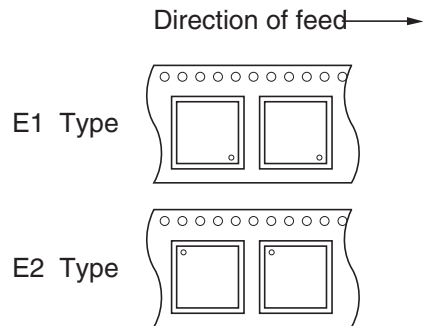

# EMBOSSED TAPE PACKING

## MOUNTING DIRECTION

## 3. INNER BOX

Inner box dimension	W x L x H : 246 x 213 x 48 (mm)
Quantity (reel)	2
Label position	Side of box
Label	Product name, Quantity, Lot number, Class