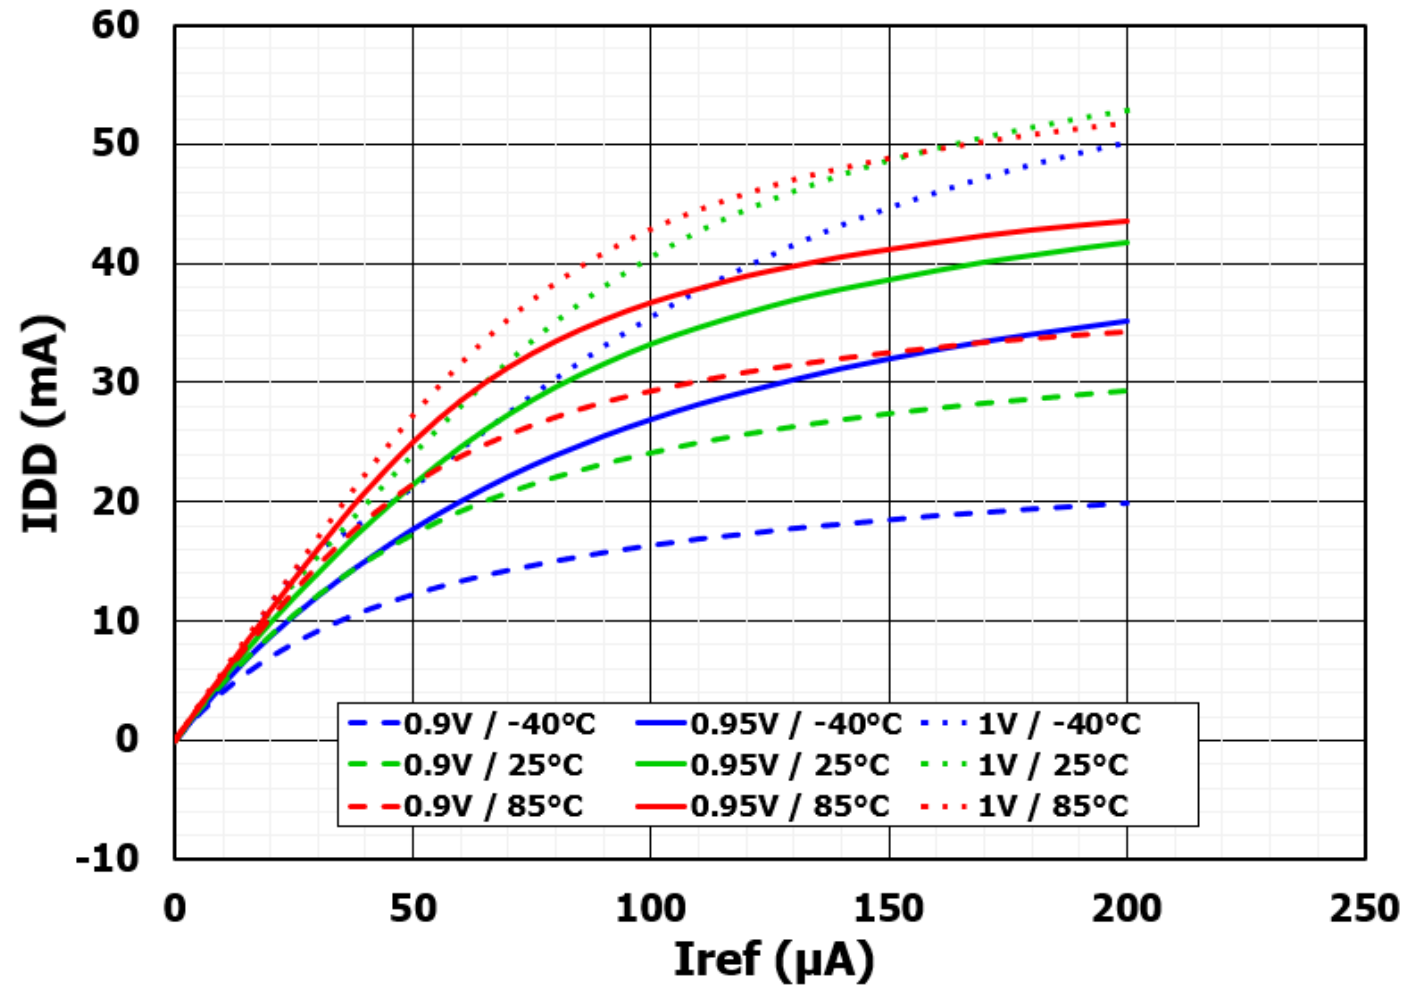

F6922

IDD VS IREF