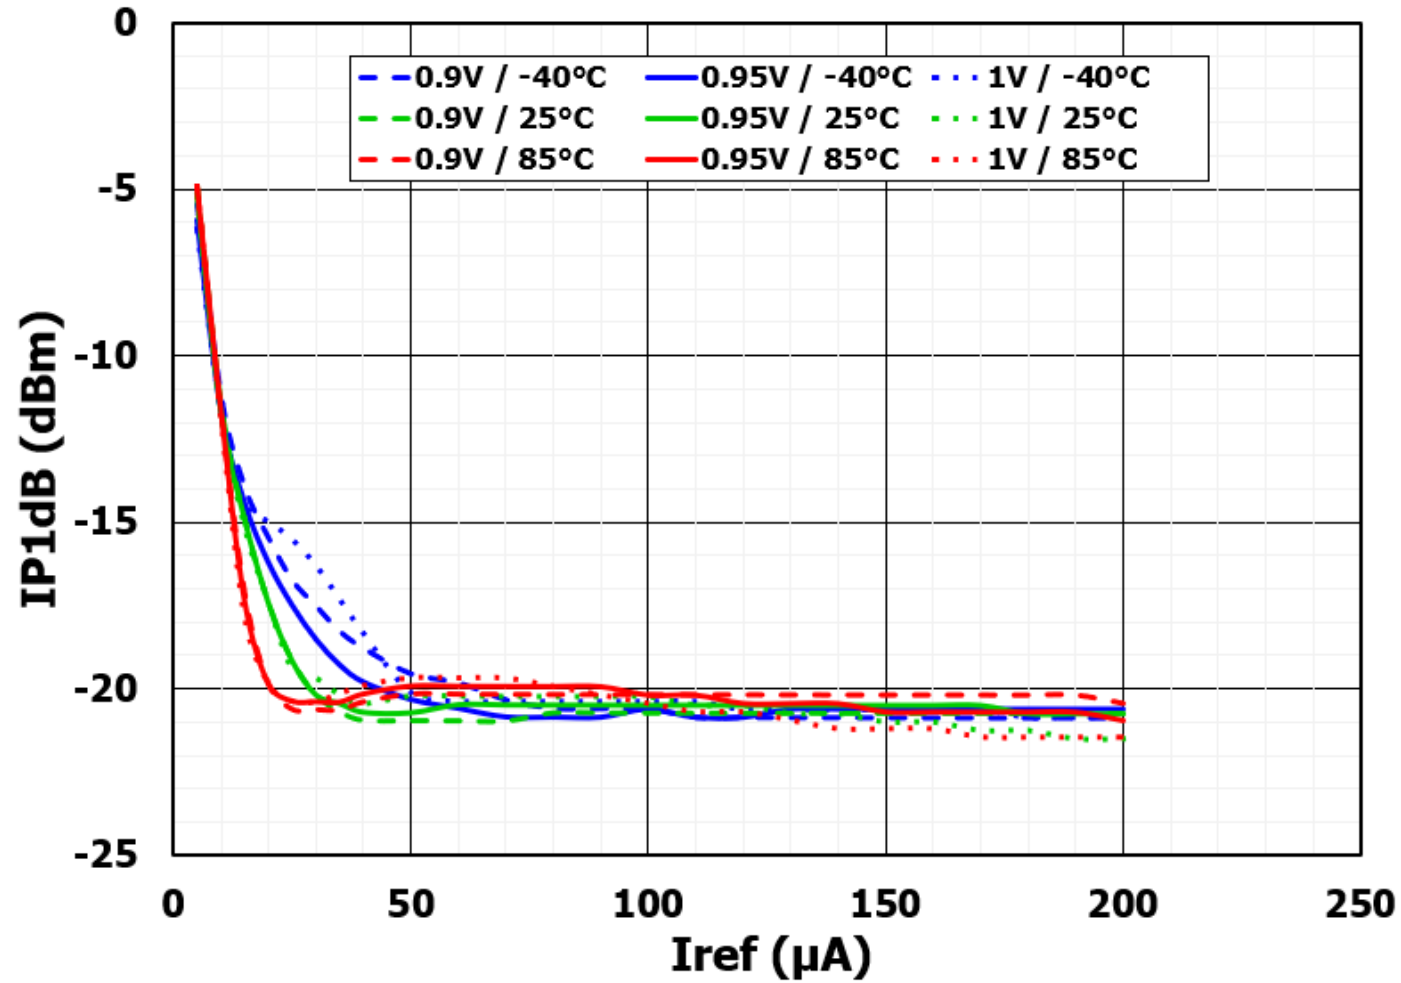

F6922

IP1DB VS IREF