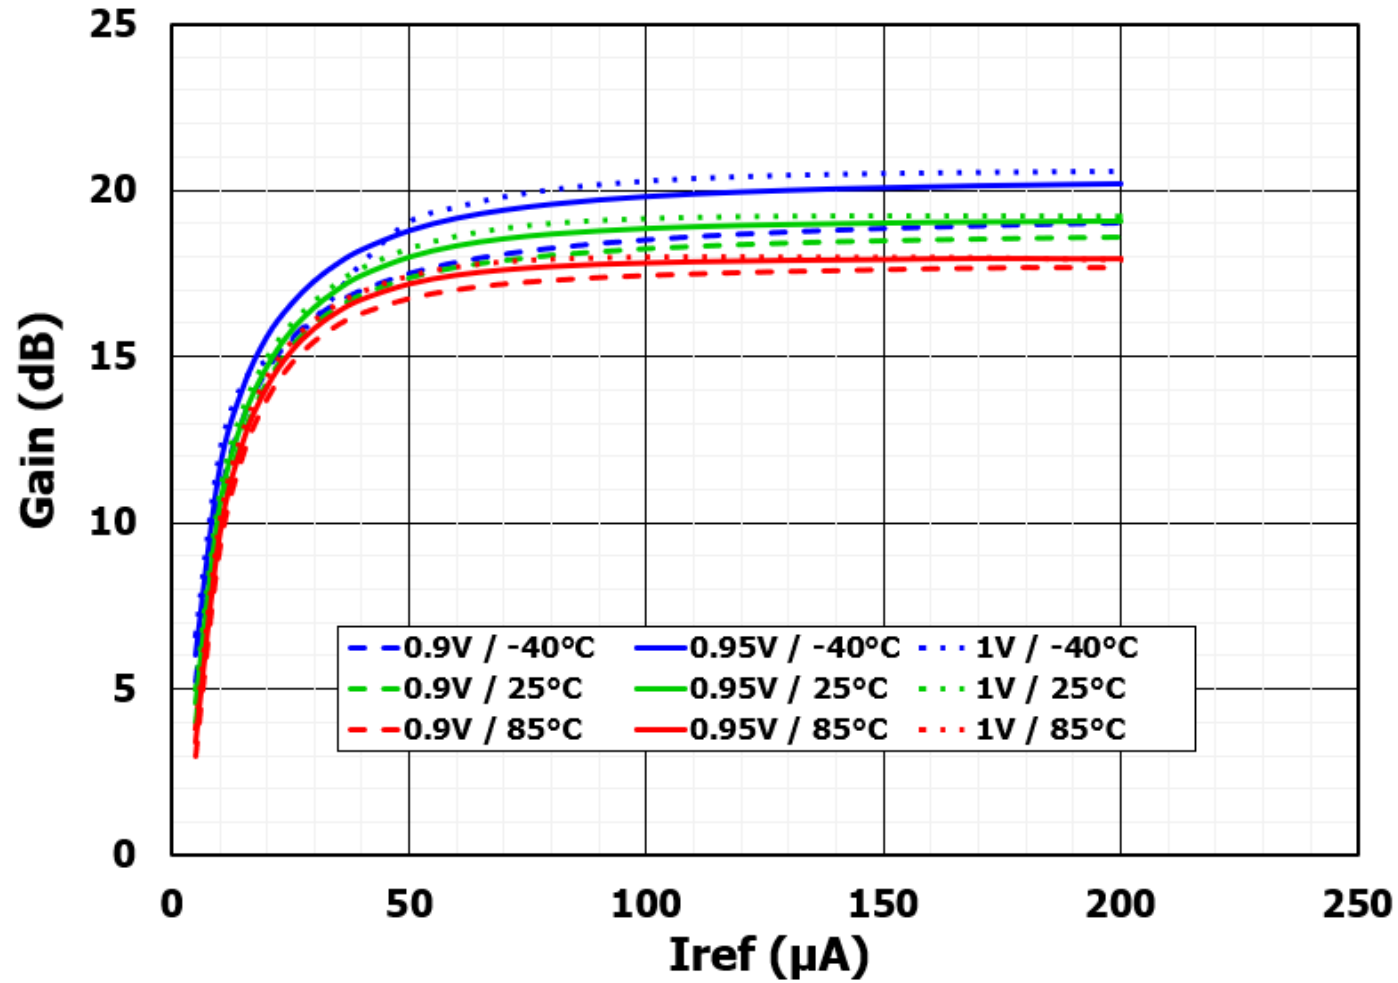

F6922

KA-BAND SATCOM DUAL LNA ADDITIONAL MEASUREMENT PLOTS

12.JAN.2024

RENESAS MMWAVE BUSINESS UNIT

RF DIVISION

RENESAS ELECTRONICS CORPORATION

F6922

GAIN VS IREF