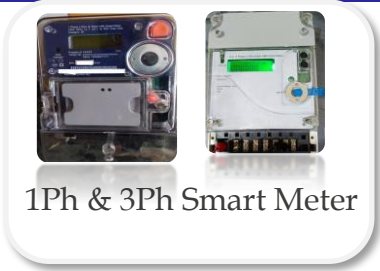

JNE Profile

A Smart Partner for Smart Product & Metering Market Enablers

JN Enterprise (Now new registration JNE Smart technologies Pvt. Ltd.) is an engineering services & technology solutions provider with core expertise in smart products like smart meters, embedded systems, fitness and health products, EV chargers, smart plug and Cloud software services, Android apps and help to setup manufacturing plants.

JNE Product & Services offering