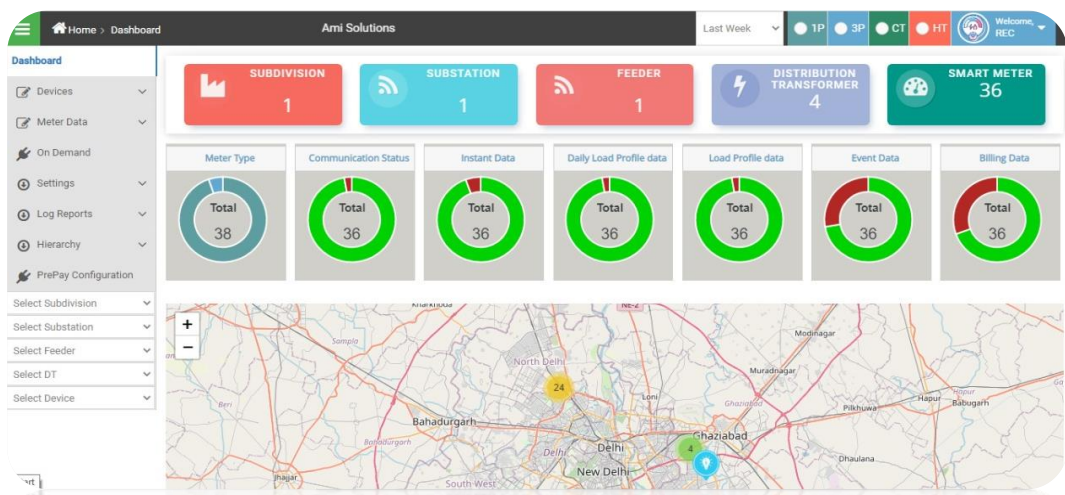

JNE HES Dashboard

Contact-US

JNE Smart technologies Pvt. Ltd.
Contact: Nagesh Sharma,
Mob: +91 9871767768
Address: vasundhra, Ghaziabad, Uttar Pradesh,201001
Website: JNE Smart technologies Pvt. Ltd. (jnetech.in)
E-Mail: info@jnetech.in /nageshsharma08@gmail.com

Contact-RENESAS

Renesas Electronics India Pvt. Ltd.
Contact: Ravindra Chaturvedi
Mob: +91 8802537352
Address: Uppal's M6 Plaza, Jasola,Delhi 110025
Website: Renesas Electronics Corporation
E-Mail: ravindra.chaturvedi.yw@renesas.com