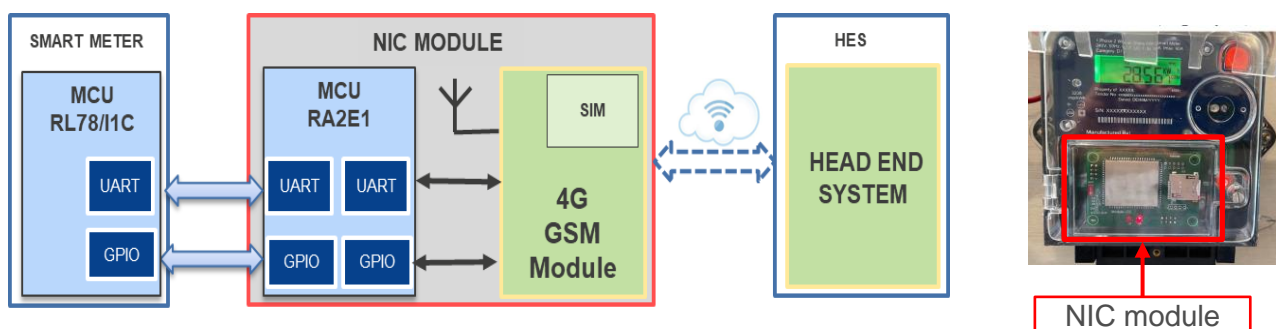

Diagrams/Graphics

Target Markets & Applications

- Smart meter
- Net metering
- Energy monitoring
- Water meter
- Gas meter
- IoT application