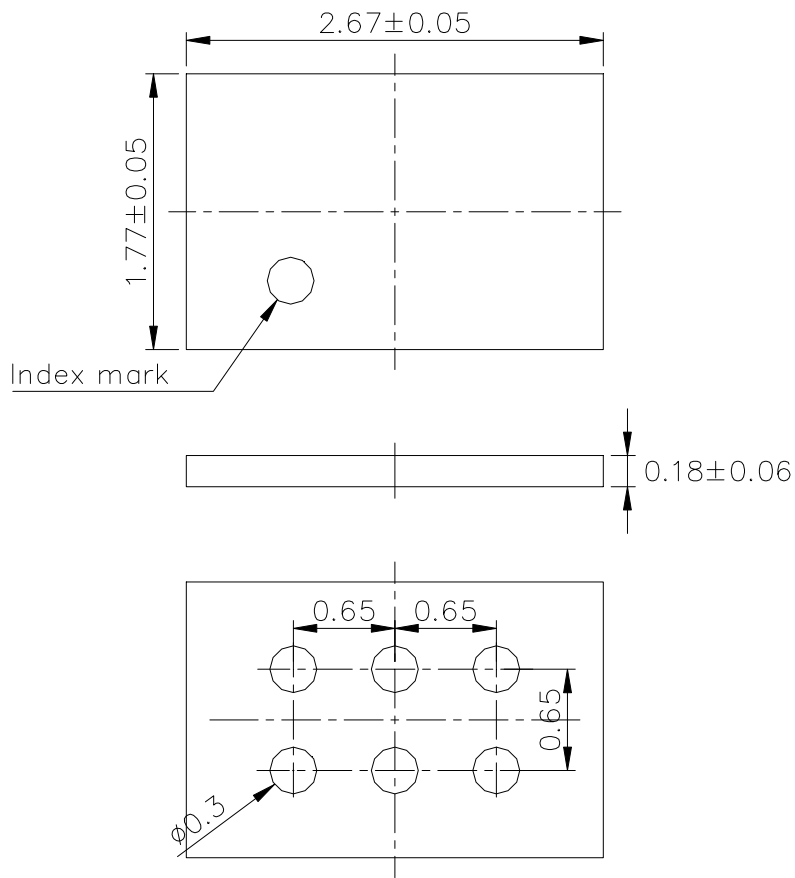

JEITA Package code	RENESAS code	Previous code	MASS(TYP.)[g]
-	SXLG0006JA-A	P6Q2-65-231	0.00246

Unit: mm

S1: SOURCE 1
 S2: SOURCE 2
 G1: GATE 1
 G2: GATE 2

TERMINAL LAYOUT (Top view)