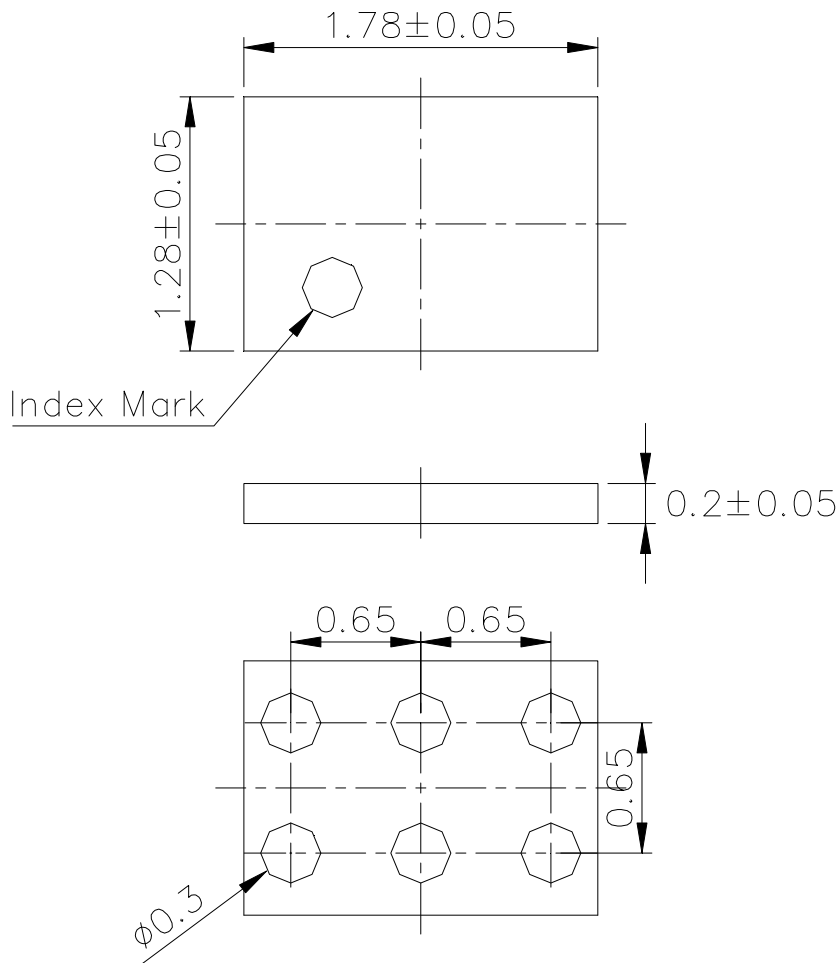

JEITA Package code	RENESAS code	Previous code	MASS(TYP.)[g]
-	SXLG0006JC-A	P6Q2-65-621	0.00118

Unit: mm

S1: SOURCE 1
S2: SOURCE 2
G1: GATE 1
G2: GATE 2

TERMINAL LAYOUT (Top view)