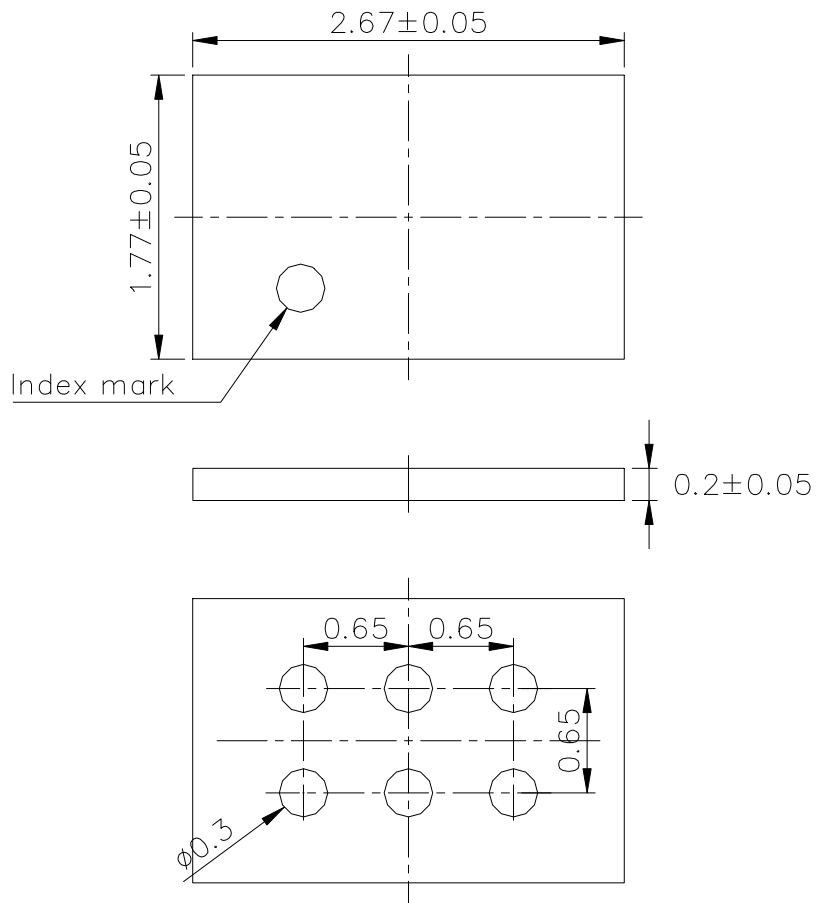

JEITA Package code	RENESAS code	Previous code	MASS(TYP.)[g]
-	SXLG0006JD-A	P6Q2-65-221	0.00246

Unit: mm

S1: SOURCE 1
S2: SOURCE 2
G1: GATE 1
G2: GATE 2

TERMINAL LAYOUT (Top view)