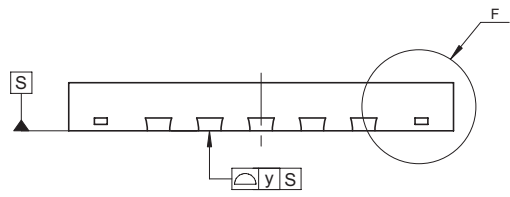

JEITA Package Code	RENESAS Code	Previous Code	MASS[Typ.]
P-HWQFN20-6x6-0.80	PWQN0020GA-A	20PJZ-A	0.07g

Detail F

Reference Symbol	Dimension in Millimeters		
	Min	Nom	Max
D	5.9	6.0	6.1
E	5.9	6.0	6.1
A_2	—	0.75	—
A	—	—	0.8
A_1	0	0	0.05
b_p	0.3	0.35	0.4
e	—	0.8	—
L_p	0.5	0.6	0.7
x	—	—	0.05
y	—	—	0.05
Z_D	—	1.4	—
Z_E	—	1.4	—
D_2	—	2.9	—
E_1	—	2.9	—