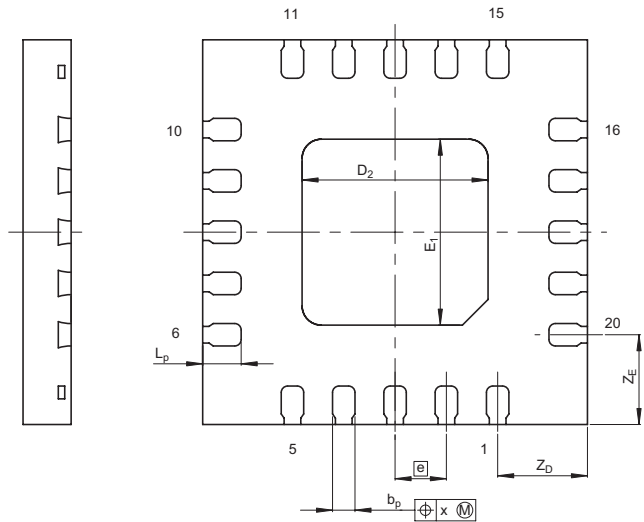

JEITA Package Code	RENESAS Code	Previous Code	MASS[Typ.]
P-HWQFN20-6x6-0.80	PWQN0020GA-A	20PJZ-A	0.07g

Detail F

Reference Symbol	Dimension in Millimeters		
	Min	Nom	Max
D	5.9	6.0	6.1
E	5.9	6.0	6.1
A_2	—	0.75	—
A	—	—	0.8
A_1	0	0	0.05
b_p	0.3	0.35	0.4
e	—	0.8	—
L_p	0.5	0.6	0.7
x	—	—	0.05
y	—	—	0.05
Z_D	—	1.4	—
Z_E	—	1.4	—
D_2	—	2.9	—
E_1	—	2.9	—