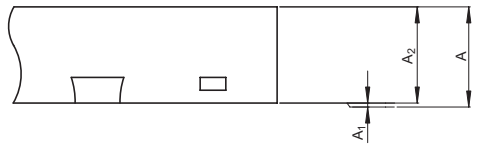

JEITA Package Code	RENESAS Code	Previous Code	MASS[Typ.]
P-HWQFN20-6x6-0.80	PWQN0020GA-A	20PJZ-A	0.07g

Detail F

Reference Symbol	Dimension in Millimeters		
	Min	Nom	Max
D	5.9	6.0	6.1
E	5.9	6.0	6.1
A_2	—	0.75	—
A	—	—	0.8
A_1	0	0	0.05
b_p	0.3	0.35	0.4
e	—	0.8	—
L_p	0.5	0.6	0.7
x	—	—	0.05
y	—	—	0.05
Z_D	—	1.4	—
Z_E	—	1.4	—
D_2	—	2.9	—
E_1	—	2.9	—