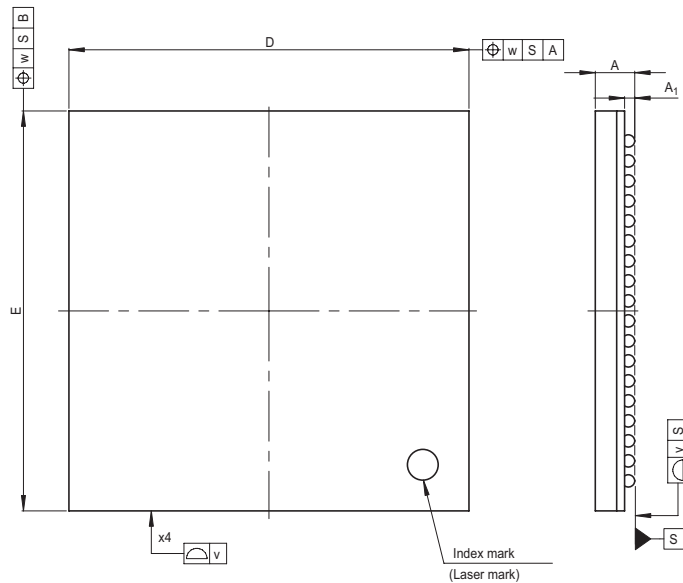

| | | | |
|-----------------------|--------------|---------------|------------|
| JEITA Package Code | RENESAS Code | Previous Code | MASS[Typ.] |
| P-LFBGA288-13x13-0.65 | PLBG0288JA-A | 288FHE | 0.4g |

| Reference Symbol | Dimension in Millimeters | | |
|------------------|--------------------------|-------|------|
| | Min | Nom | Max |
| D | — | 13.0 | — |
| E | — | 13.0 | — |
| v | — | — | 0.15 |
| w | — | — | 0.20 |
| A | — | — | 1.4 |
| A ₁ | 0.28 | 0.33 | 0.38 |
| B | — | 0.65 | — |
| b | 0.35 | 0.4 | 0.45 |
| x | — | — | 0.08 |
| y | — | — | 0.10 |
| Z _D | — | 0.975 | — |
| Z _E | — | 0.975 | — |