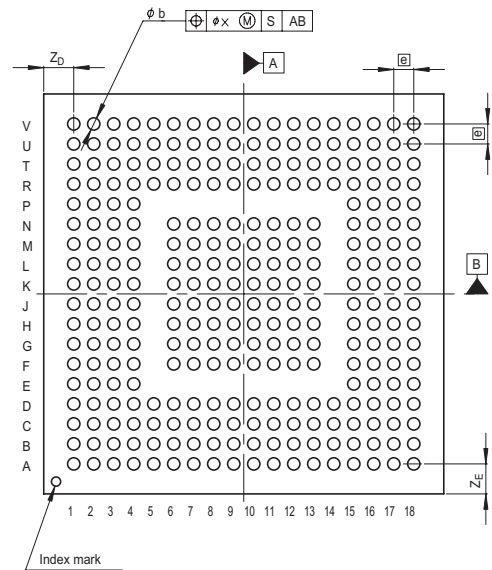

| | | | |
|-----------------------|--------------|---------------|------------|
| JEITA Package Code | RENESAS Code | Previous Code | MASS[Typ.] |
| P-LFBGA288-13x13-0.65 | PLBG0288JA-A | 288FHE | 0.4g |

| Reference Symbol | Dimension in Millimeters | | |
|------------------|--------------------------|-------|------|
| | Min | Nom | Max |
| D | — | 13.0 | — |
| E | — | 13.0 | — |
| v | — | — | 0.15 |
| w | — | — | 0.20 |
| A | — | — | 1.4 |
| A ₁ | 0.28 | 0.33 | 0.38 |
| B | — | 0.65 | — |
| b | 0.35 | 0.4 | 0.45 |
| x | — | — | 0.08 |
| y | — | — | 0.10 |
| Z _D | — | 0.975 | — |
| Z _E | — | 0.975 | — |