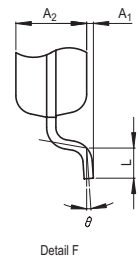

JEITA Package Code	RENESAS Code	Previous Code	MASS[Typ.]
P-LSSOP24-5.6x7.8-0.65	PLSP0024JA-A	24P2E-A	0.1g

NOTE)
 1. DIMENSIONS **1" AND **2"
 DO NOT INCLUDE MOLD FLASH.
 2. DIMENSION **3" DOES NOT
 INCLUDE TRIM OFFSET.

Reference Symbol	Dimension in Millimeters		
	Min	Nom	Max
D	7.7	7.8	7.9
E	5.5	5.6	5.7
A ₂	—	1.15	—
A	—	—	1.45
A ₁	0	0.1	0.2
b _p	0.17	0.22	0.32
c	0.13	0.15	0.2
θ	0°	—	10°
H _E	7.4	7.6	7.8
e	0.53	0.65	0.77
y	—	—	0.10
L	0.3	0.5	0.7