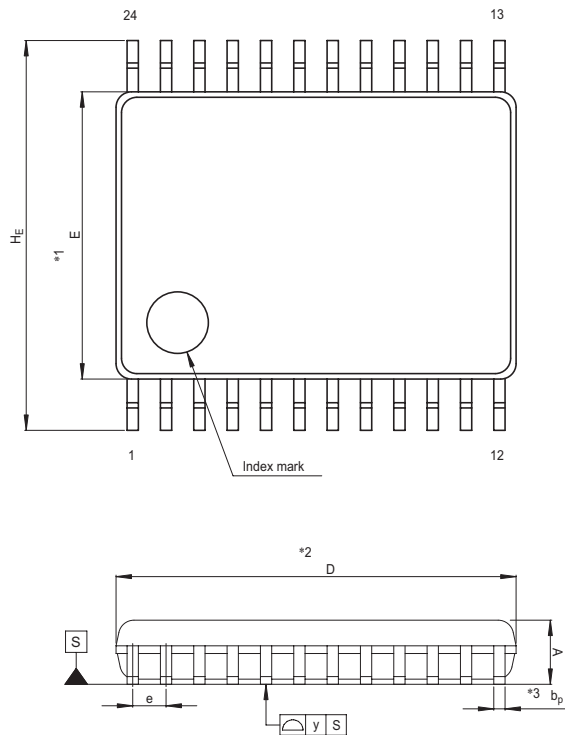

JEITA Package Code	RENESAS Code	Previous Code	MASS[Typ.]
P-LSSOP24-5.6x7.8-0.65	PLSP0024JA-A	24P2E-A	0.1g

NOTE)
 1. DIMENSIONS **1" AND **2"
 DO NOT INCLUDE MOLD FLASH.
 2. DIMENSION **3" DOES NOT
 INCLUDE TRIM OFFSET.

Reference Symbol	Dimension in Millimeters		
	Min	Nom	Max
D	7.7	7.8	7.9
E	5.5	5.6	5.7
A ₂	—	1.15	—
A	—	—	1.45
A ₁	0	0.1	0.2
b _p	0.17	0.22	0.32
c	0.13	0.15	0.2
θ	0°	—	10°
H _E	7.4	7.6	7.8
e	0.53	0.65	0.77
y	—	—	0.10
L	0.3	0.5	0.7