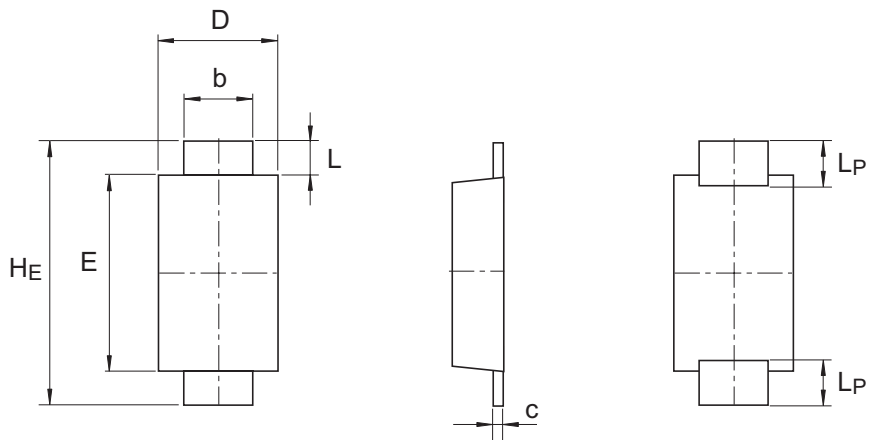

Package Name	JEITA Package Code	RENESAS Code	Previous Code	MASS[Typ.]
SRP-F	—	PWSF0002ZB-A	SRP-FV	0.0084g

Pattern of terminal position areas

Reference Symbol	Dimension in Millimeters		
	Min	Nom	Max
A	0.6	0.7	0.8
b	0.8	0.9	1.0
c	0.08	0.13	0.18
D	1.5	1.6	1.7
E	2.5	2.6	2.7
HE	3.3	3.5	3.7
L	0.35	0.45	0.55
LP	—	0.6	—
b ₂	—	1.2	—
e ₁	—	2.8	—
l ₁	—	1.2	—