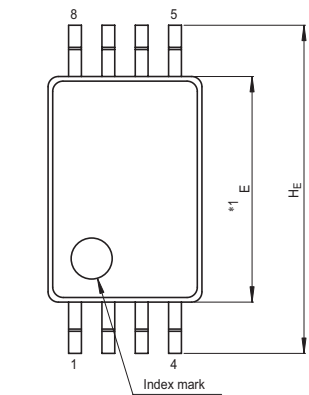

Package Name	JEITA Package Code	RENESAS Code	Previous Code	MASS[Typ.]
TSSOP-8	P-TSSOP8-4.4x3-0.65	PTSP0008JA-A	8P2J-A	0.04g

NOTE)

1. DIMENSIONS $*1$ " AND $*2$ " DO NOT INCLUDE MOLD FLASH.
2. DIMENSION $*3$ " DOES NOT INCLUDE TRIM OFFSET.

Reference Symbol	Dimension in Millimeters		
	Min	Nom	Max
D	2.9	3.0	3.1
E	4.3	4.4	4.5
A_2	—	1.0	—
A	—	—	1.2
A_1	0	0.1	0.2
b_p	0.2	0.25	0.32
c	0.14	0.15	0.2
θ	0°	—	8°
H_E	6.2	6.4	6.6
\oplus	—	0.65	—
x	—	—	0.13
y	—	—	0.10
L	0.3	0.5	0.7