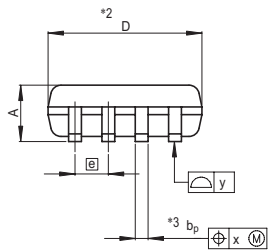

Package Name	JEITA Package Code	RENESAS Code	Previous Code	MASS[Typ.]
TSSOP-8	P-TSSOP8-4.4x3-0.65	PTSP0008JA-A	8P2J-A	0.04g

NOTE)

1. DIMENSIONS $*1$ " AND $*2$ " DO NOT INCLUDE MOLD FLASH.
2. DIMENSION $*3$ " DOES NOT INCLUDE TRIM OFFSET.

Reference Symbol	Dimension in Millimeters		
	Min	Nom	Max
D	2.9	3.0	3.1
E	4.3	4.4	4.5
A_2	—	1.0	—
A	—	—	1.2
A_1	0	0.1	0.2
b_p	0.2	0.25	0.32
c	0.14	0.15	0.2
θ	0°	—	8°
H_E	6.2	6.4	6.6
\oplus	—	0.65	—
x	—	—	0.13
y	—	—	0.10
L	0.3	0.5	0.7