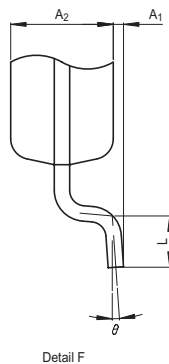

Package Name	JEITA Package Code	RENESAS Code	Previous Code	MASS[Typ.]
TSSOP-8	P-TSSOP8-4.4x3-0.65	PTSP0008JA-A	8P2J-A	0.04g

NOTE)

1. DIMENSIONS $*1$ " AND $*2$ " DO NOT INCLUDE MOLD FLASH.
2. DIMENSION $*3$ " DOES NOT INCLUDE TRIM OFFSET.

Reference Symbol	Dimension in Millimeters		
	Min	Nom	Max
D	2.9	3.0	3.1
E	4.3	4.4	4.5
A_2	—	1.0	—
A	—	—	1.2
A_1	0	0.1	0.2
b_p	0.2	0.25	0.32
c	0.14	0.15	0.2
θ	0°	—	8°
H_E	6.2	6.4	6.6
\oplus	—	0.65	—
x	—	—	0.13
y	—	—	0.10
L	0.3	0.5	0.7