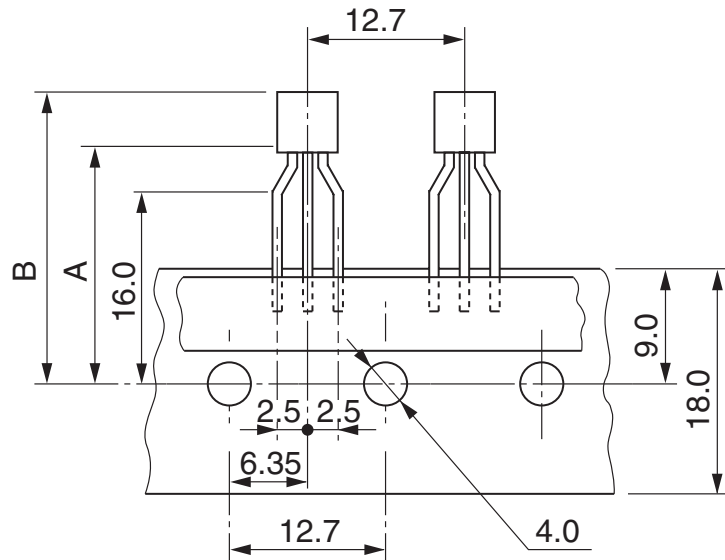

EMBOSSED TAPE

Taping Code	RENESAS Code	Previous Code
TAPING-DA1000, TO-92-ELCN-A	PRSS0003DB-A	TO-92(1)
	PRSS0003DA-A	TO-92(1) / TO-92(1)V
	PRSS0003DB-C	TO-92(2)
	PRSS0003DA-C	TO-92(2) / TO-92(2)V
	PRSS0003DE-A	TO-92(3) / TO-92(3)V

Unit:mm

Dimensions (mm)	A	19.0
	B	25.0 max
	C	47
	D	200
	E	330
Maximum storage No. Transistor/Reel		2500