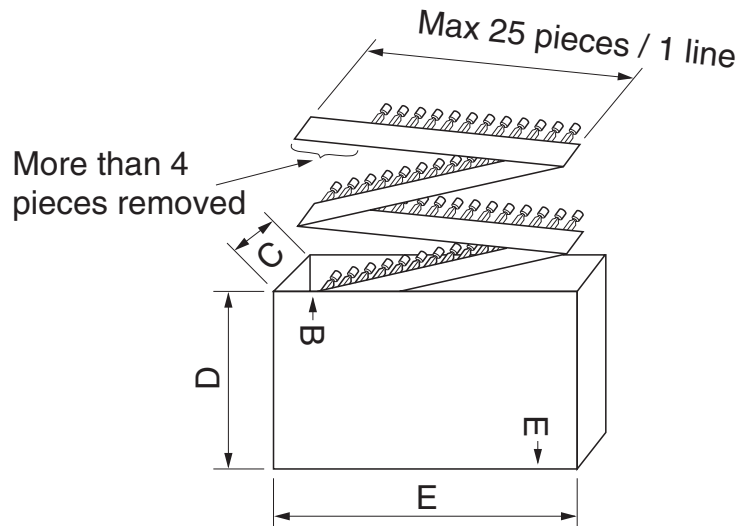

EMBOSSED TAPE

Taping Code	RENESAS Code	Previous Code
TAPING-DA1000, TO-92-ELCN-A	PRSS0003DB-A	TO-92(1)
	PRSS0003DA-A	TO-92(1) / TO-92(1)V
	PRSS0003DB-C	TO-92(2)
	PRSS0003DA-C	TO-92(2) / TO-92(2)V
	PRSS0003DE-A	TO-92(3) / TO-92(3)V

Unit:mm

Dimensions (mm)	A	19.0
	B	25.0 max
	C	47
	D	200
	E	330
Maximum storage No. Transistor/Reel		2500