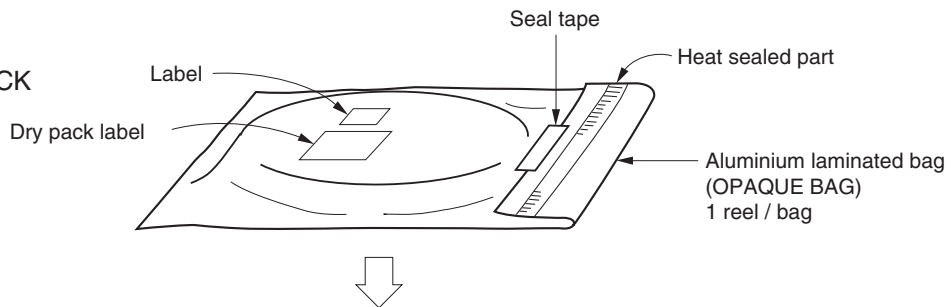

EMBOSED TAPE PACKING

1. CONTAINER

2. DRY PACK

3. INNER BOX

Inner Box Dimension	W x L x H : 343 x 343 x 53 (mm)
Quantity (reel)	1
Label Position	Side or top of box (The figure is an example.)
Label	Product name, Quantity, Lot number, Class