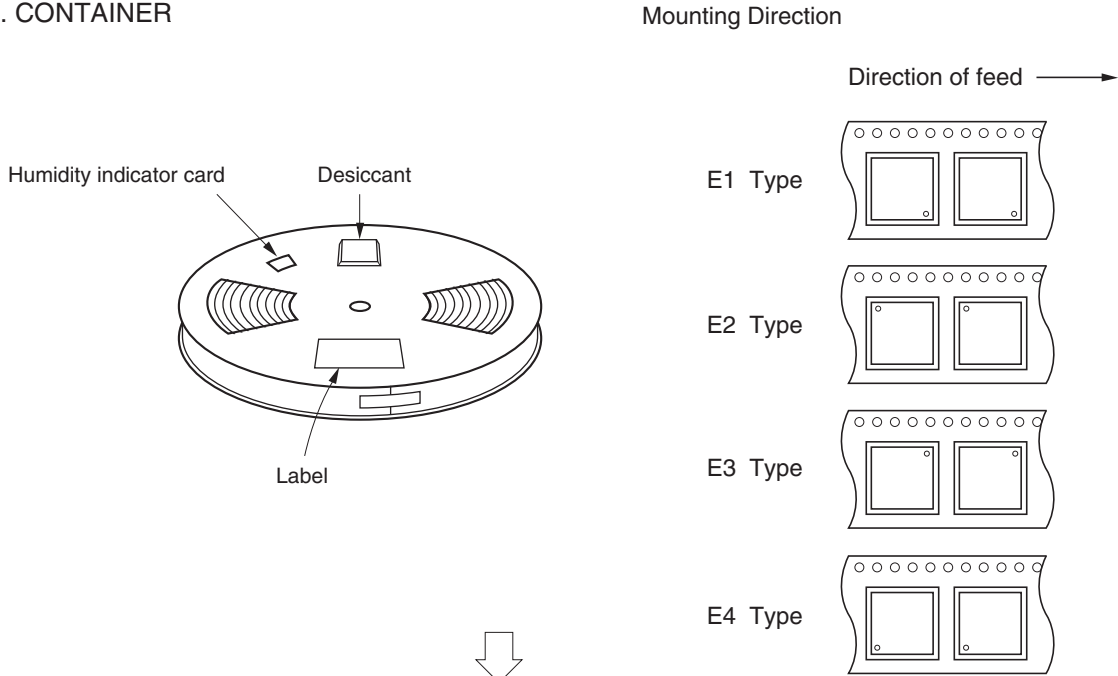

EMBOSED TAPE PACKING

1. CONTAINER

2. DRY PACK

3. INNER BOX

Inner Box Dimension	W x L x H : 343 x 343 x 53 (mm)
Quantity (reel)	1
Label Position	Side or top of box (The figure is an example.)
Label	Product name, Quantity, Lot number, Class