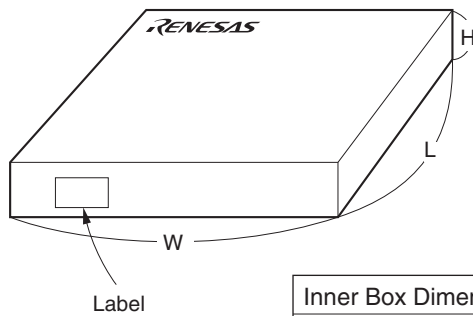

EMBOSED TAPE PACKING

1. CONTAINER

2. DRY PACK

3. INNER BOX

Inner Box Dimension	W x L x H : 343 x 343 x 53 (mm)
Quantity (reel)	1
Label Position	Side or top of box (The figure is an example.)
Label	Product name, Quantity, Lot number, Class