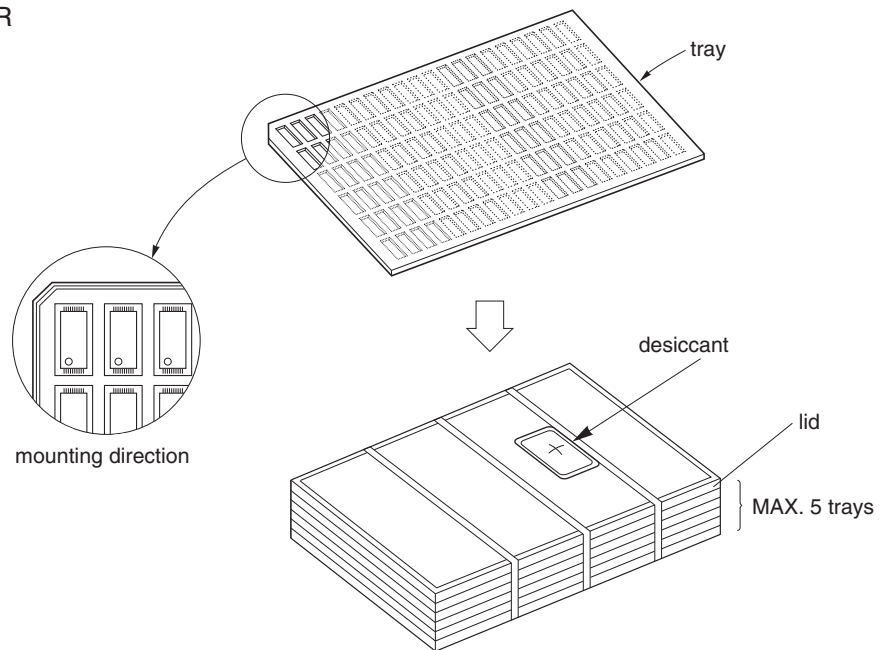

# TRAY PACKING

## 1. CONTAINER

## 3. INNER BOX

LABEL POSITION	SIDE OF BOX
LABEL	PRODUCT NAME, QUANTITY, LOT NUMBER, CLASS
INNER BOX	DIMENSION (W x L x H) 215 x 385 x 75 (mm)