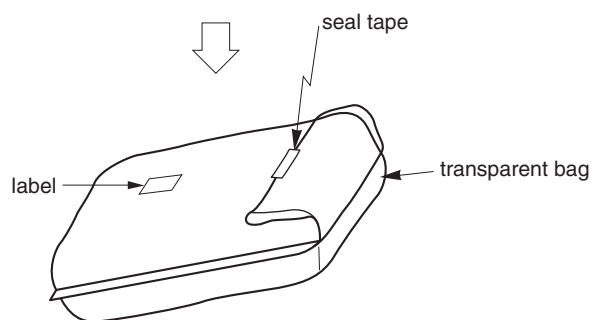

# TRAY PACKING

## 3. INNER BOX

LABEL POSITION	SIDE OF BOX
LABEL	PRODUCT NAME, QUANTITY, LOT NUMBER, CLASS
INNER BOX	DIMENSION (W x L x H) 215 x 385 x 75 (mm)