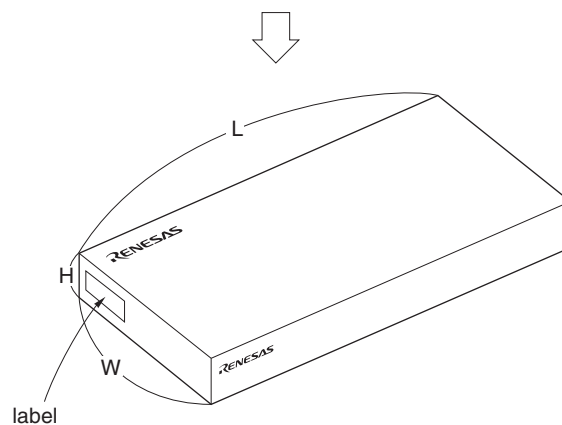

# TRAY PACKING

## 1. CONTAINER

## 3. INNER BOX

LABEL POSITION	SIDE OF BOX
LABEL	PRODUCT NAME, QUANTITY, LOT NUMBER, CLASS
INNER BOX	DIMENSION (W x L x H) 215 x 385 x 75 (mm)