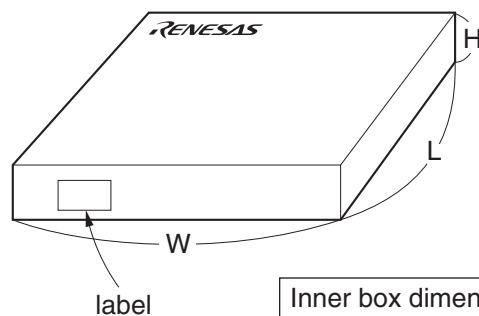

EMBOSSED TAPE PACKING

1. CONTAINER

2. DRY PACK

3. INNER BOX

Inner box dimension	W x L x H : 340 x 340 x 65 (mm)
Quantity (reel)	1
Label position	Side of box