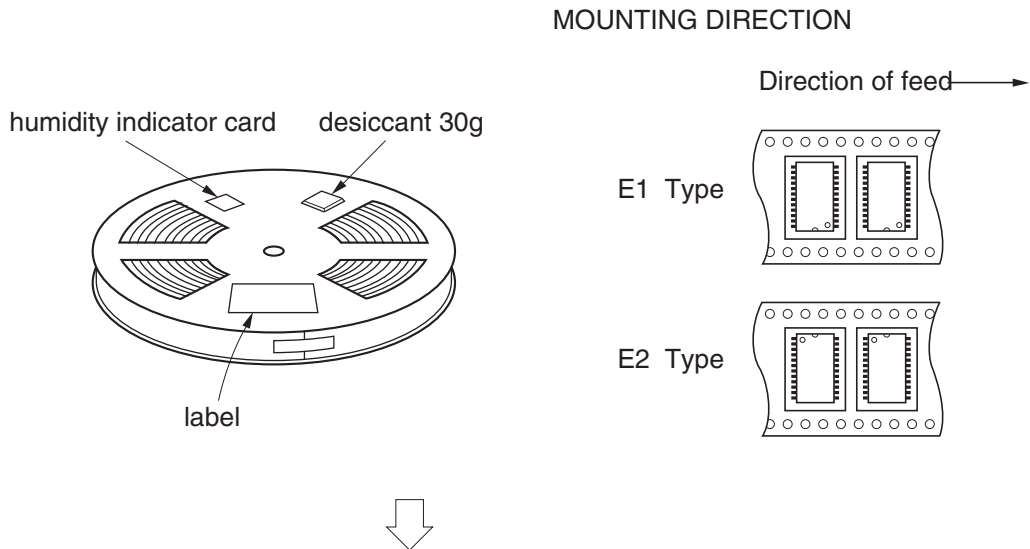

EMBOSSED TAPE PACKING

1. CONTAINER

2. DRY PACK

3. INNER BOX

Inner box dimension	W x L x H : 340 x 340 x 65 (mm)
Quantity (reel)	1
Label position	Side of box