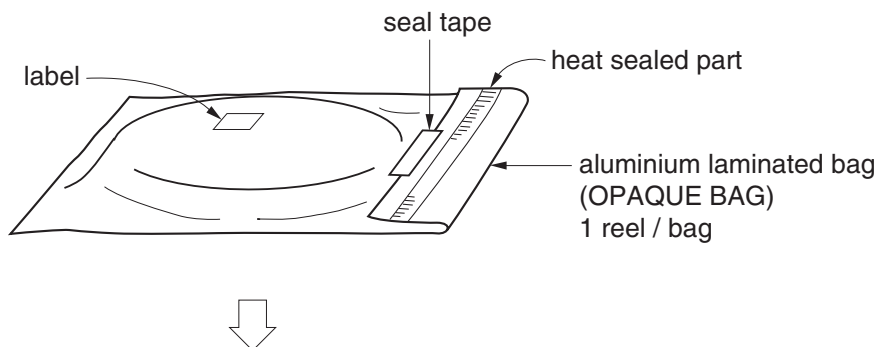

EMBOSSED TAPE PACKING

1. CONTAINER

2. DRY PACK

3. INNER BOX

Inner box dimension	W x L x H : 340 x 340 x 65 (mm)
Quantity (reel)	1
Label position	Side of box