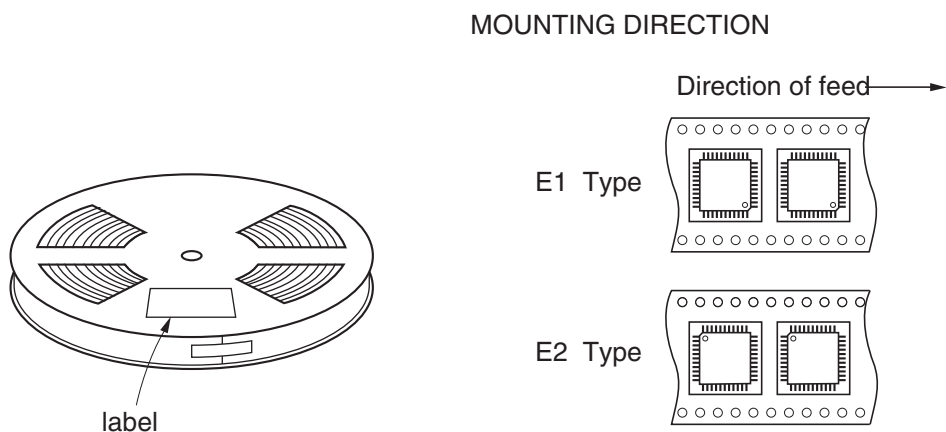

EMBOSSED TAPE PACKING

1. CONTAINER

2. INNER BOX

Inner box dimension	W x L x H : 340 x 340 x 65 (mm)
Quantity (reel)	1
Label position	Side of box
Label	Product name, Quantity, Lot number, Class