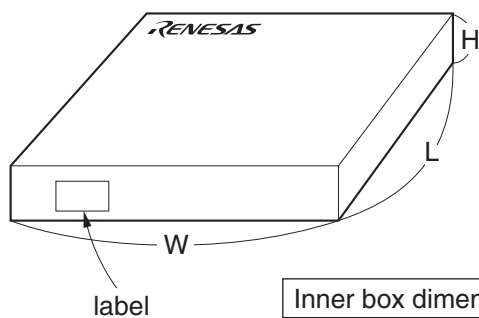

EMBOSSED TAPE PACKING

1. CONTAINER

2. INNER BOX

Inner box dimension	W x L x H : 340 x 340 x 65 (mm)
Quantity (reel)	1
Label position	Side of box
Label	Product name, Quantity, Lot number, Class