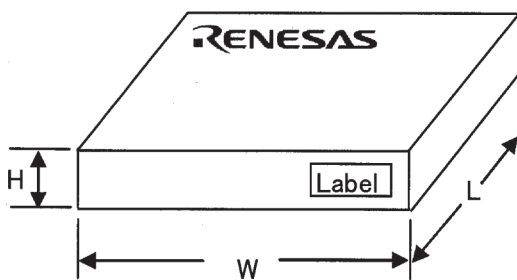

EMBOSED TAPE PACKING

1. CONTAINER

Applied package	Quantity (pcs)
TO-263	800

Label	product name, quantity, lot number, class
-------	---

2. INNER BOX

Dimension (mm) (W × H × L)	Quantity (Reel)
340 × 52 × 340	1

Label	product name, quantity, lot number, class
-------	---