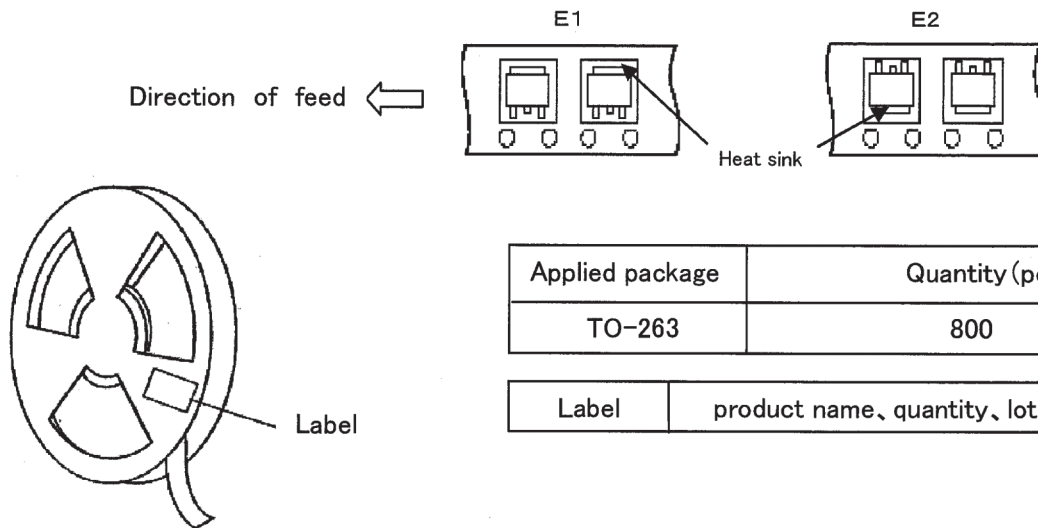

EMBOSED TAPE PACKING

1. CONTAINER

Applied package	Quantity (pcs)
TO-263	800

Label	product name, quantity, lot number, class
-------	---

2. INNER BOX

Dimension (mm) (W × H × L)	Quantity (Reel)
340 × 52 × 340	1

Label	product name, quantity, lot number, class
-------	---