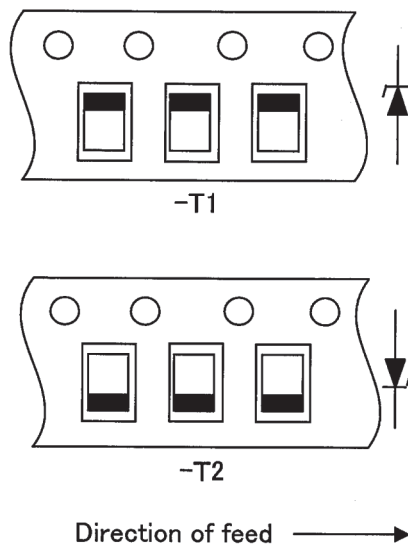

EMBOSSED TAPE PACKING

1. CONTAINER

Applied package	Quantity (pcs)
2pin Power Mini Mold	1500

LABEL	PRODUCT NAME QUANTITY, LOT NUMBER CLASS. COUNTRY OF ORIGIN

2. INNER BOX

Dimension (mm) (W × H × L)	Quantity (Reel)
191 × 150 × 191	MAX. 8

LABEL	PRODUCT NAME QUANTITY, LOT NUMBER CLASS. COUNTRY OF ORIGIN