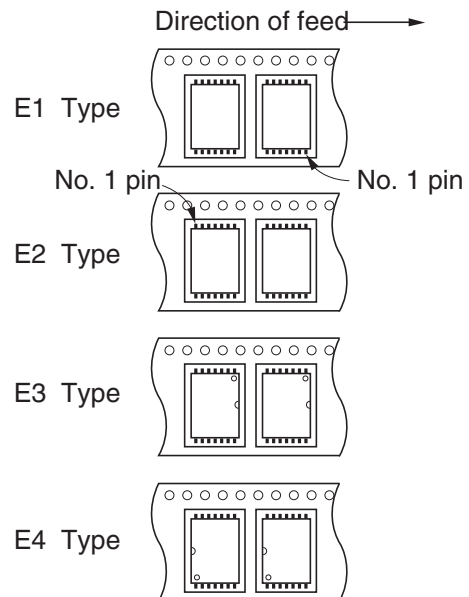

EMBOSSED TAPE PACKING

1. CONTAINER

MOUNTING DIRECTION

2. PACK

3. INNER BOX

Inner box dimension	W x L x H : 343 x 343 x 53 (mm)
Quantity (reel)	1
Label position	Side of box
Label	Product name, Quantity, Lot number, Class