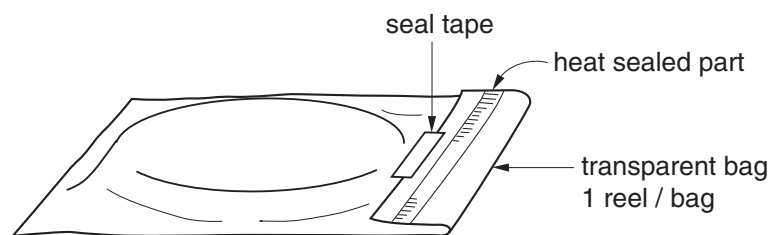

EMBOSSED TAPE PACKING

1. CONTAINER

MOUNTING DIRECTION

2. PACK

3. INNER BOX

Inner box dimension	W x L x H : 343 x 343 x 53 (mm)
Quantity (reel)	1
Label position	Side of box
Label	Product name, Quantity, Lot number, Class