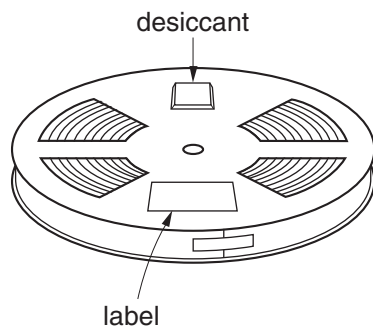

EMBOSSED TAPE PACKING

1. CONTAINER

MOUNTING DIRECTION

2. PACK

3. INNER BOX

Inner box dimension	W x L x H : 343 x 343 x 53 (mm)
Quantity (reel)	1
Label position	Side of box
Label	Product name, Quantity, Lot number, Class