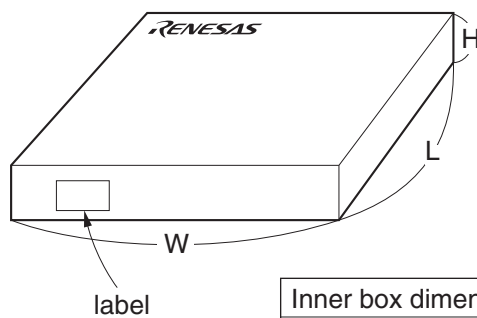

EMBOSSED TAPE PACKING

1. CONTAINER

MOUNTING DIRECTION

2. PACK

3. INNER BOX

Inner box dimension	W x L x H : 343 x 343 x 53 (mm)
Quantity (reel)	1
Label position	Side of box
Label	Product name, Quantity, Lot number, Class