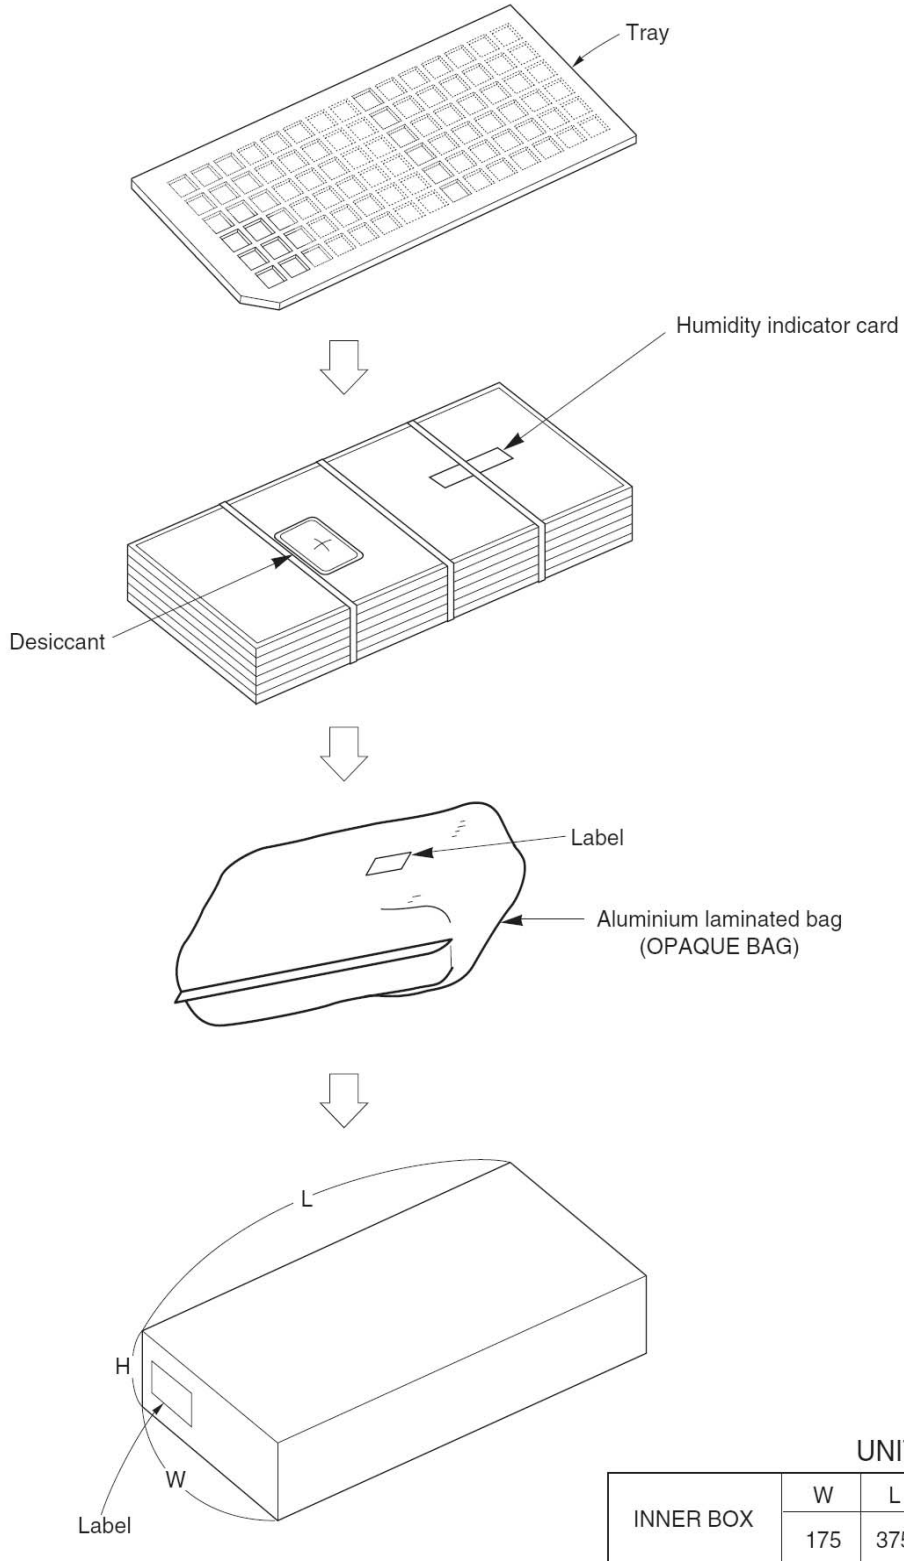

Tray Packing
(Tray Dry Pack)

UNIT : mm

INNER BOX	W	L	H
	175	375	75

RDK-H-000197