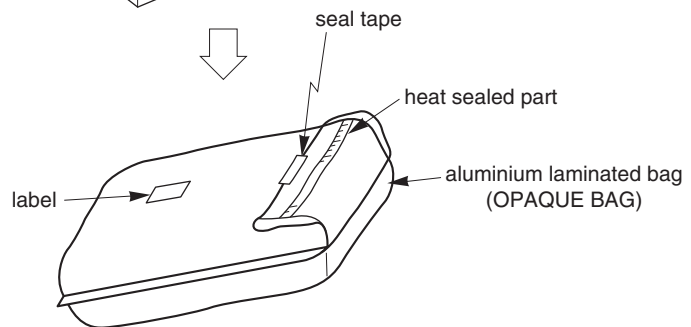

TRAY PACKING

1. CONTAINER

2. DRY PACK

3. INNER BOX

LABEL POSITION	SIDE OF BOX
INNER BOX	DIMENSION (W x L x H) 175 x 375 x 75 (mm)