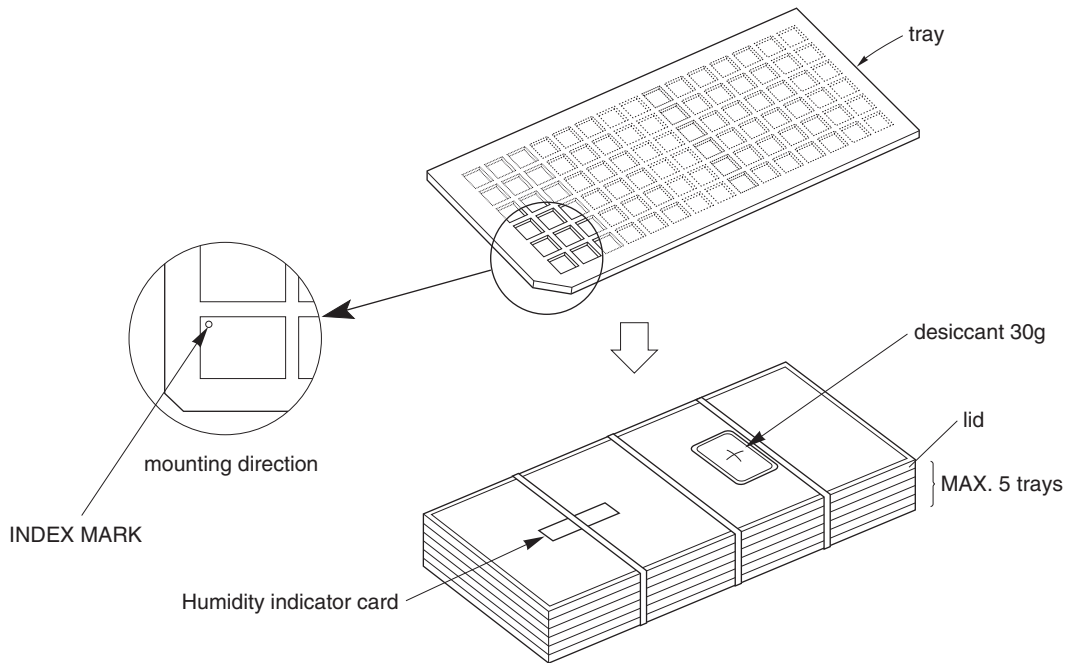

TRAY PACKING

1. CONTAINER

2. DRY PACK

3. INNER BOX

LABEL POSITION	SIDE OF BOX
INNER BOX	DIMENSION (W x L x H) 175 x 375 x 75 (mm)