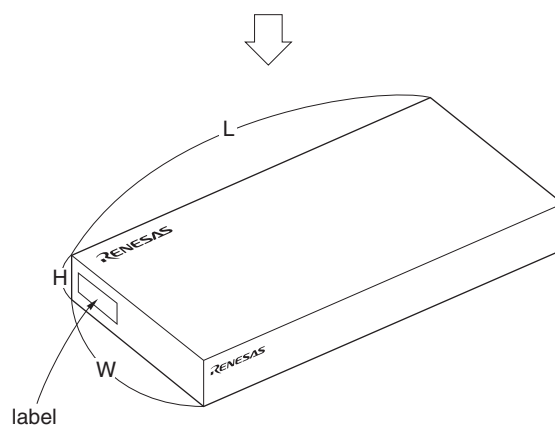

TRAY PACKING

1. CONTAINER

2. DRY PACK

3. INNER BOX

LABEL POSITION	SIDE OF BOX
INNER BOX	DIMENSION (W x L x H) 175 x 375 x 75 (mm)