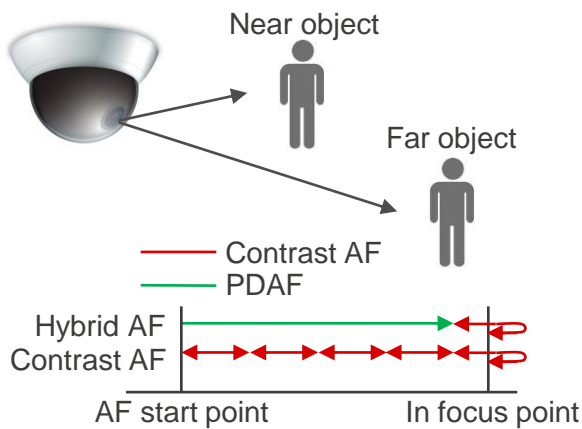

Deliverables	Renesas products	Parts name
Reference design kit	8Mpixels CIS	RAA462113FYL#AC2
SDK	step-down DC/DC regulator	ISL8022
GUI control tool	LDO	ISL80505
Board design information (Schematic, Board Pattern, Component list)	step-down DC/DC regulator	ISL85009
	LDO	ISL9005A
	PMIC	ISL9307
	step-down DC/DC converters	ISL8018
	Transceivers	ISL3170E

Reference design kit outlook

RAA462113FYL#AC2 outlook

High-speed AF function(Hybrid AF)

Hybrid AF can focus quickly even if the distance to the object changes suddenly.

- Hybrid AF
Hybrid AF moves the lens to near the in-focus position by PDAF, and then makes fine adjustments by contrast AF.
- Contrast AF
Contrast AF takes time to search in focus point because the lens is moved many times.

Specification

Image sensor		1/1.9 inch CMOS image sensor (Rolling shutter)		
Output resolution		4K@30fps		
ISP		NT96685T		
Output interface		USB / HDMI / Ether / Wi-Fi		
Video output format		H.265 / H.264		
HDR(High Dynamic Range)		Manual(Off / On), 4K@30fps(Max)		
AF function		Hybrid AF(PDAF + Contrast AF)		
Lens	Name	YT50011DB		
	Zoom control	Optical zoom 2.7x (10.9mm ~ 29mm)		
	F Number	1.7		
	FOV	Horizontal	Vertical	Diagonal
		42°(Wide) - 15°(Tele)	22.8°(Wide) - 8.4°(Tele)	48.7°(Wide) - 17.1°(Tele)