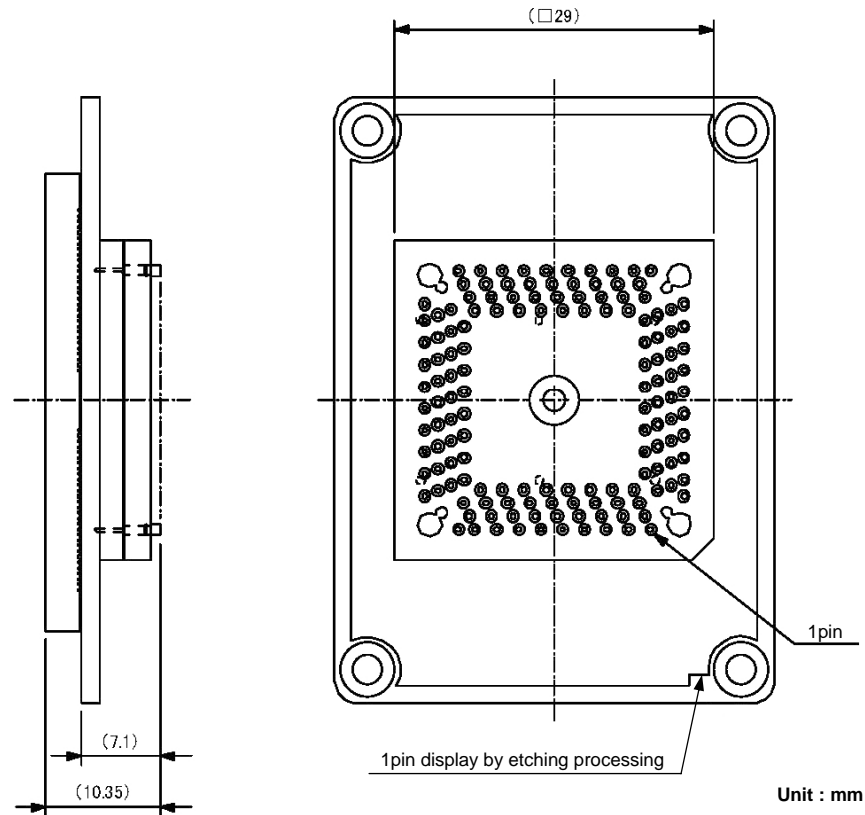

Drawing of QB-144GJ-EA-62T

R20UT1662XJ0100

Rev.1.00

2012.04.13

<Top view>

<Bottom view>

Unit : mm