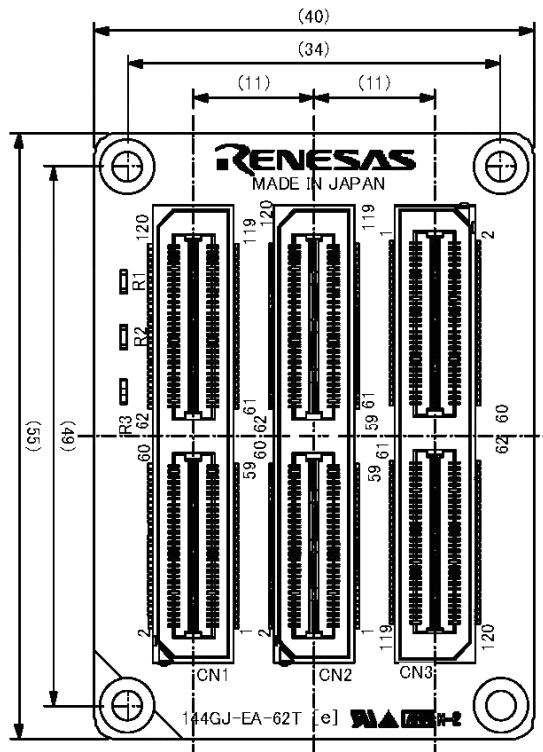

Drawing of QB-144GJ-EA-62T

R20UT1662XJ0100

Rev.1.00

2012.04.13

<Top view>

<Bottom view>

Unit : mm