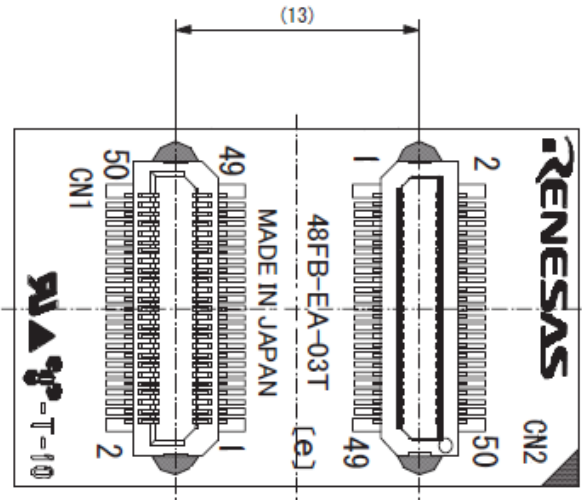

Drawing of QB-48FB-EA-03T

R20UT1506XJ0100

Rev.1.00

2012.04.13

Unit: mm

< Top view >

< Bottom view >