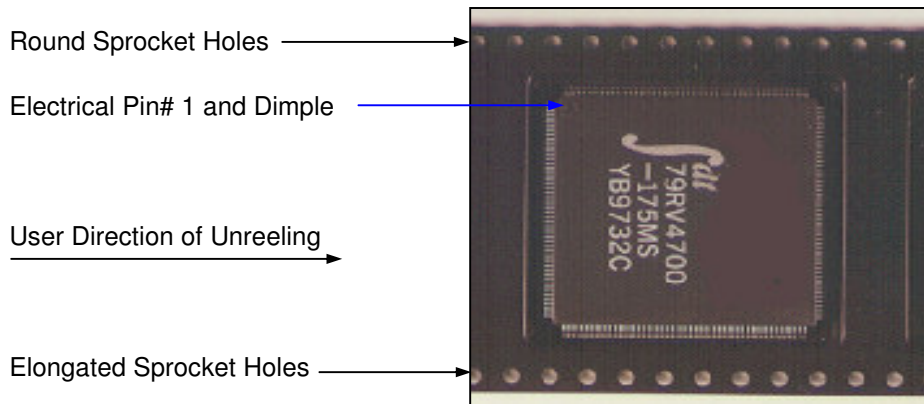

Integrated Device Technology, Inc.
6024 Silver Creek Valley Road, San Jose, CA 95138

PRODUCT/PROCESS CHANGE NOTICE (PCN)

ATTACHMENT I - PCN #: TB-0609-03

FROM:

TO:

Conversion Schedule:

Additional label as shown below will be placed on the intermediate box (pizza box) to alert customer of this change. Label will be placed starting 06-Nov-2006 until 06-Nov-2007. However, please take note that IDT will continue to ship products in existing loading orientation until the inventory has been depleted. Customer may receive shipments in existing or new loading orientation.