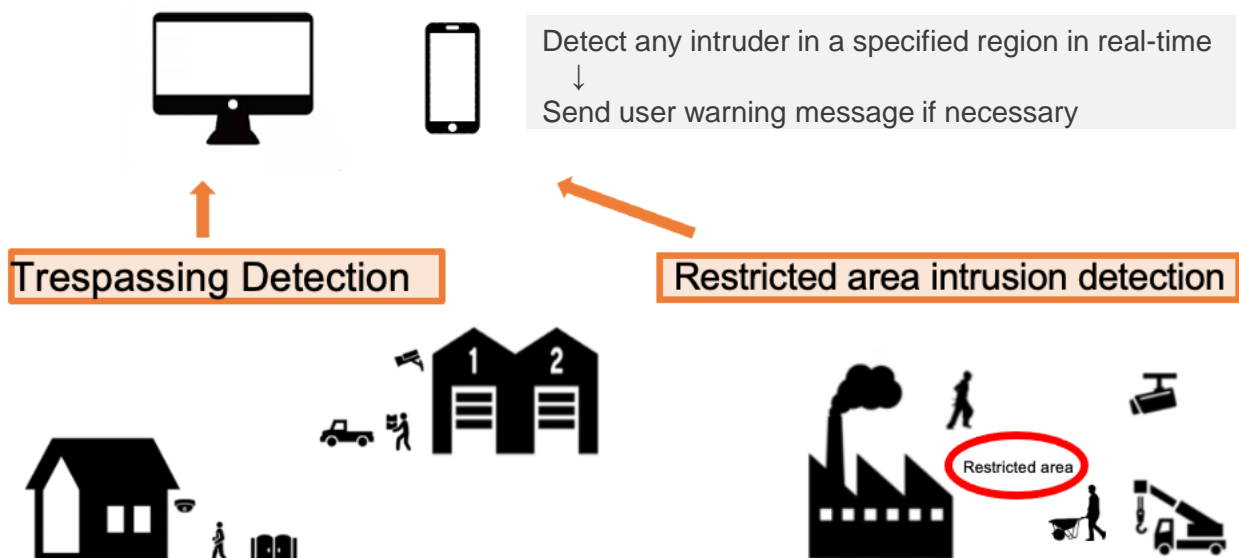

Block Diagram/Graphics

Target Markets and Applications

- Smart Home
- Smart Building
- Security