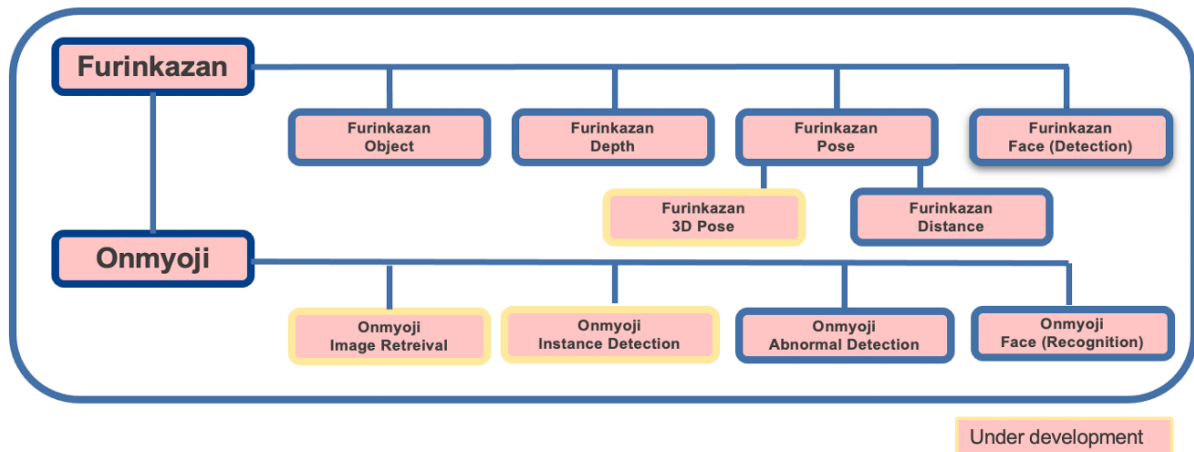

RZ Ecosystem Partner Solution

tiwaki Intruder Detection

Solution Summary

- Intruder detection by tiwaki's original body detection and pose estimation
- Best fit for edge AI solution

Features/Benefits

- 30fps on Renesas's [RZ/V2M](#)
- Compatible with smart camera, PC, edge device, cloud. Fully platform independent
- Work with both RGB and IR mode
- The technology is also able to estimate distance from detected body to camera, allowing user to exclude intruder detections outside specified region.

Block Diagram/Graphics

Target Markets and Applications

- Smart Home
- Smart Building
- Security

Company Name	株式会社tiwaki
Company Name	tiwaki Co., Ltd.
Founded	April 1st, 2016
Address	101 Incubator, Ritsumeikan University BKC, 1-1-1, Nojihigashi, Kusatsu-city, Shiga, 525-8577, Japan
CEO	Xiang Ruan
Employees	39 (part-time worker: 28)
Capital	82,999,990 Japanese Yen
Business Domain	Core technology development of machine learning and computer vision
Affiliation	Japan Deep Learning Association, MONET Consortium Nvidia Inception Program, Nvidia Metroplis, Huawei Enterprise Partner, Huawei Technology Certification

tiwaki AI++ Basic Technologies

Utilization Flow

Shooting by camera
↓
Analysis by AI
↓
Confirm result