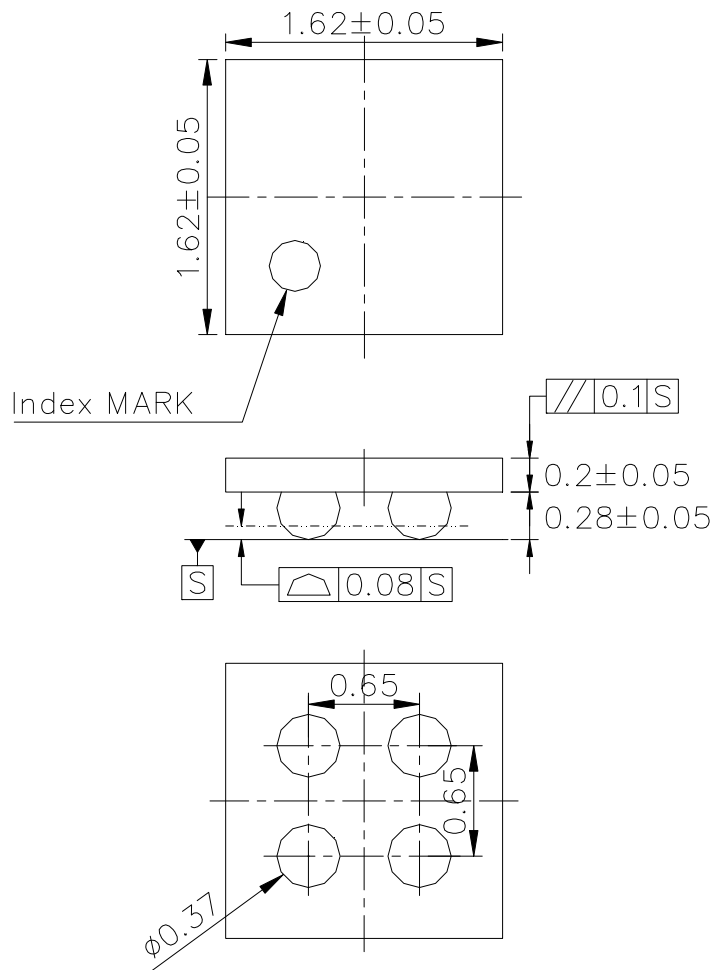

JEITA Package code	RENESAS code	Previous code	MASS(TYP.)[g]
-	SXBG0004JB-A	P4Q1-65-211	0.002

Unit: mm

S1: SOURCE 1  
S2: SOURCE 2  
G1: GATE 1  
G2: GATE 2

TERMINAL LAYOUT (Top view)