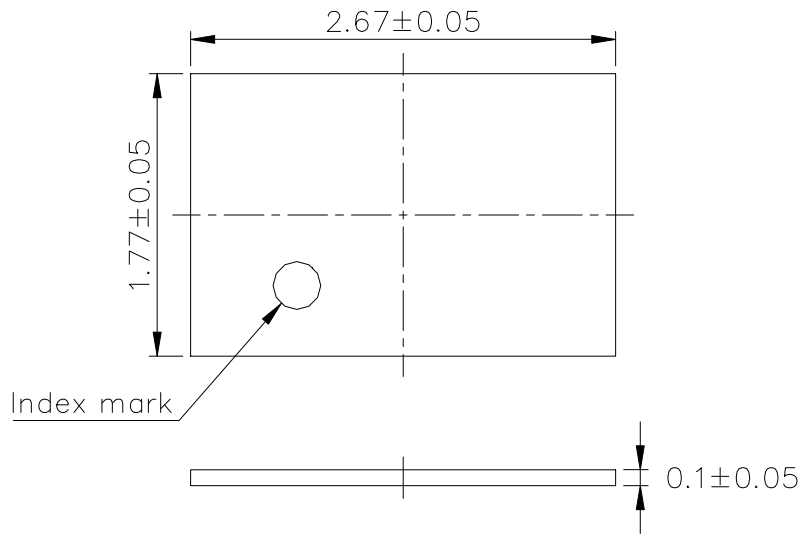

JEITA Package code	RENESAS code	Previous code	MASS(TYP.)[g]
-	SXLG0010KA-A	P10Q2-50-242	0.00142

Unit: mm

S1: SOURCE 1  
S2: SOURCE 2  
G1: GATE 1  
G2: GATE 2

TERMINAL LAYOUT (Top view)