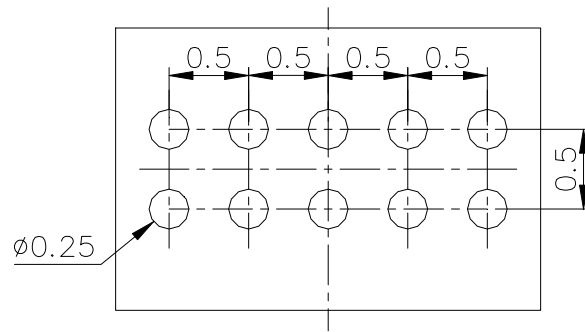

JEITA Package code	RENESAS code	Previous code	MASS(TYP.)[g]
-	SXLG0010KA-A	P10Q2-50-242	0.00142

Unit: mm

S1: SOURCE 1  
S2: SOURCE 2  
G1: GATE 1  
G2: GATE 2

TERMINAL LAYOUT (Top view)