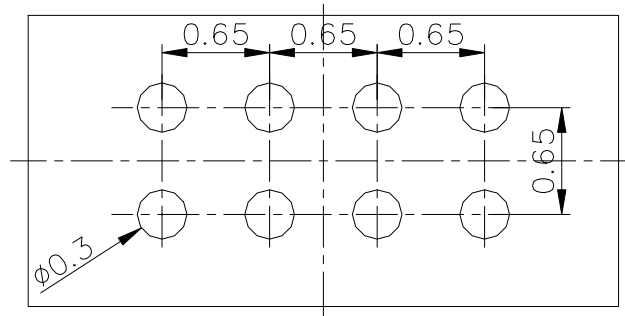

JEITA Package code	RENESAS code	Previous code	MASS(TYP.)[g]
-	SXLG0008JA-A	P8Q2-65-A21	0.0034

Unit: mm

S1: SOURCE 1  
S2: SOURCE 2  
G1: GATE 1  
G2: GATE 2

TERMINAL LAYOUT (Top view)