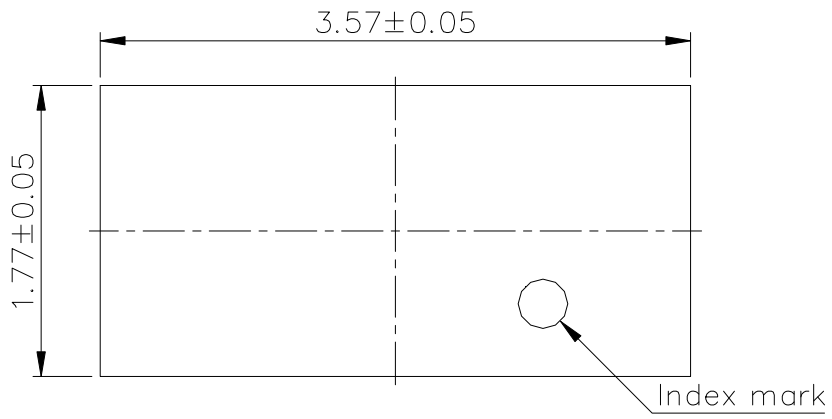

JEITA Package code	RENESAS code	Previous code	MASS(TYP.)[g]
-	SXLG0008JA-A	P8Q2-65-A21	0.0034

Unit: mm

S1: SOURCE 1  
S2: SOURCE 2  
G1: GATE 1  
G2: GATE 2

TERMINAL LAYOUT (Top view)