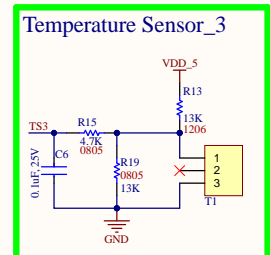

AC-DC and IGBT Driver:

Power Supply

AS048 Energy Efficient Induction Cooktop				
AS048 Energy Efficient Induction Cooktop_1.2.sch				
Release Date: 1/30/2024	Revision: 02	Drawn by: Gaurav	Checked by: Nitin	Approved by: Nitin
Last Updated: 1/30/2024				
SHEET 1 OF 1	SIZE A3	Renesas Electronics India Pvt Ltd, Bangalore, India.		