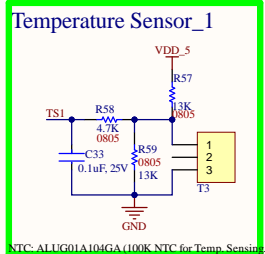

AC-DC and IGBT Driver:

Power Supply

AS048 Energy Efficient Induction Cooktop				
AS048 Energy Efficient Induction Cooktop_1.2.sch				
Release Date: 1/30/2024	Revision: 02	Drawn by: Gaurav	Checked by: Nitin	Approved by: Nitin
Last Updated: 1/30/2024				
SHEET 1 OF 1	SIZE A3	Renesas Electronics India Pvt Ltd, Bangalore, India.		