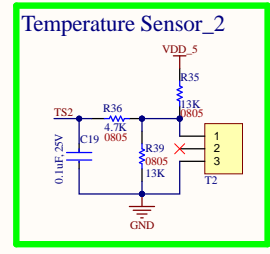

AC-DC and IGBT Driver:

Power Supply

AS048 Energy Efficient Induction Cooktop				
AS048 Energy Efficient Induction Cooktop_1.2.sch				
Release Date: 1/30/2024	Revision: 02	Drawn by: Gaurav	Checked by: Nitin	Approved by: Nitin
Last Updated: 1/30/2024				
SHEET 1 OF 1	SIZE A3	Renesas Electronics India Pvt Ltd, Bangalore, India.		