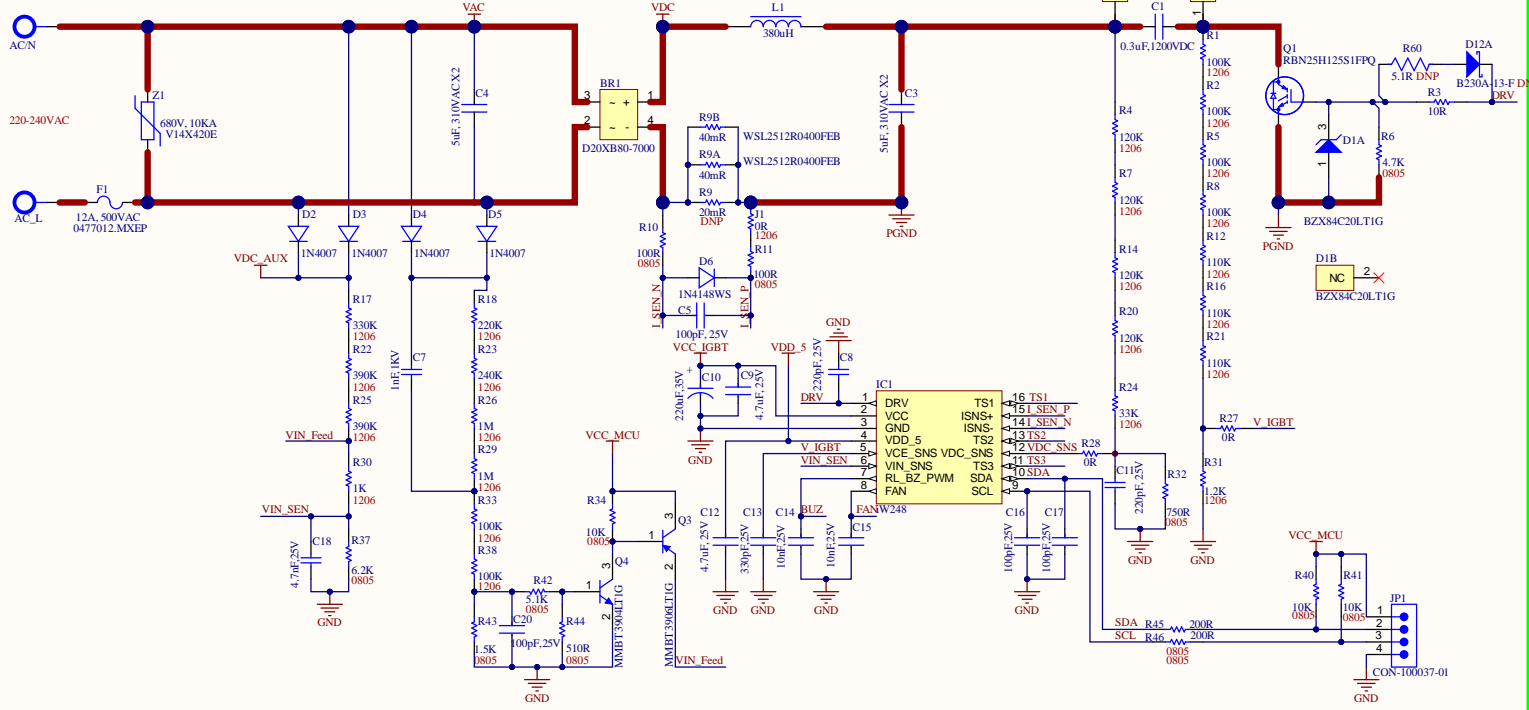

AC-DC and IGBT Driver:

Power Supply

AS048 Energy Efficient Induction Cooktop				
AS048 Energy Efficient Induction Cooktop_1.2.sch				
Release Date: 1/30/2024	Revision: 02	Drawn by: Gaurav	Checked by: Nitin	Approved by: Nitin
Last Updated: 1/30/2024				
SHEET 1 OF 1	SIZE A3	Renesas Electronics India Pvt Ltd, Bangalore, India.		