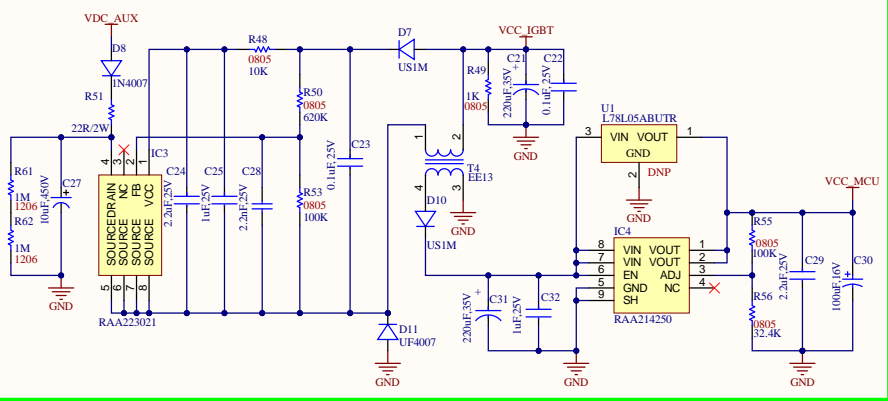

AC-DC and IGBT Driver:

Power Supply

AS048 Energy Efficient Induction Cooktop				
AS048 Energy Efficient Induction Cooktop_1.2.sch				
Release Date: 1/30/2024	Revision: 02	Drawn by: Gaurav	Checked by: Nitin	Approved by: Nitin
Last Updated: 1/30/2024				
SHEET 1 OF 1	SIZE A3	Renesas Electronics India Pvt Ltd, Bangalore, India.		