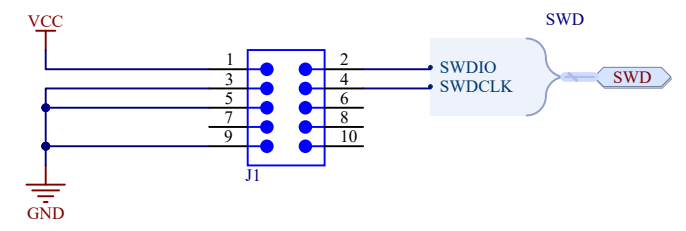

SWD Debug Connector