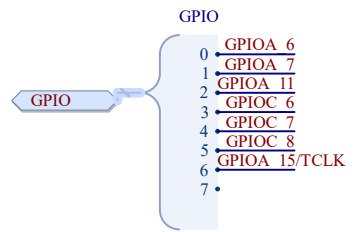

Power Switch

Battery Charger

Solar Panel Boost Converter

Battery Voltage Measurement

Buck Boost Converter

Title Smart Water Shutdown Valve			Renesas Electronics Europe Renesas Electronics Europe System Solutions Team EMEA Arcadiastraße 10 40472 Düsseldorf	
Size: A4	Number: EU154-1	Revision: V0.01		
Date: 4/26/2023	Time: 10:56:24	Sheet: 4 of 5		
File: Power.SchDoc