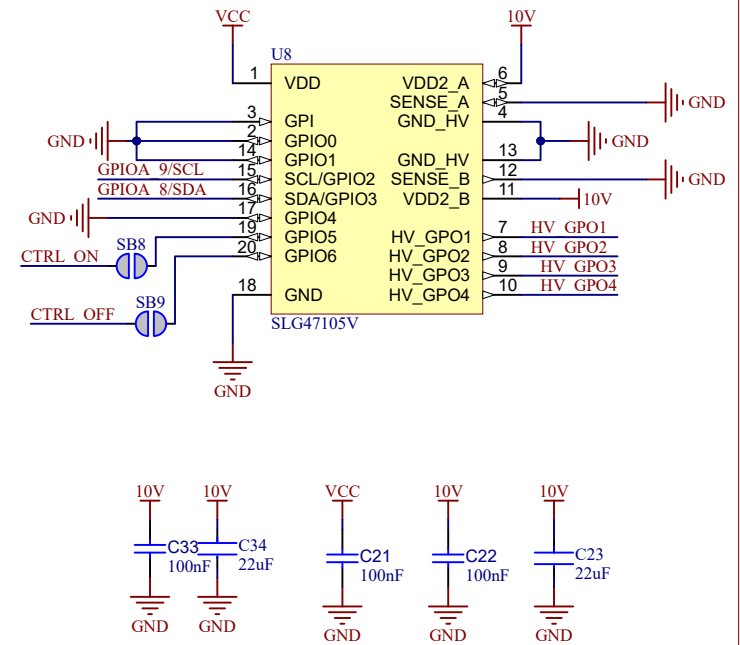

HVPAK for Solenoid Driving