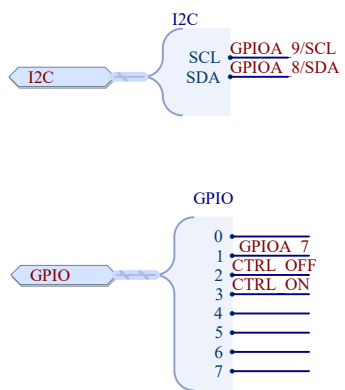

HVPAK for Solenoid Driving