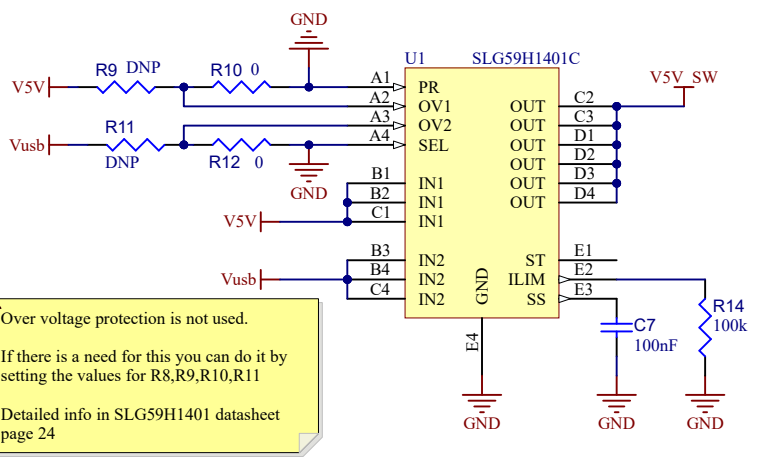

Power Switch

Battery Charger