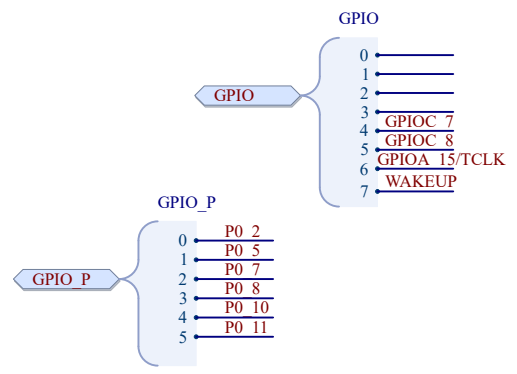

Title <b>Smart Water Shutdown Valve</b>			Renesas Electronics Europe Renesas Electronics Europe System Solutions Team EMEA Arcadiastraße 10 40472 Düsseldorf	
Size: A4	Number: EU154-1	Revision: V0.01		
Date: 4/26/2023	Time: 10:56:24	Sheet: 1 of 5		
File: Main.SchDoc				