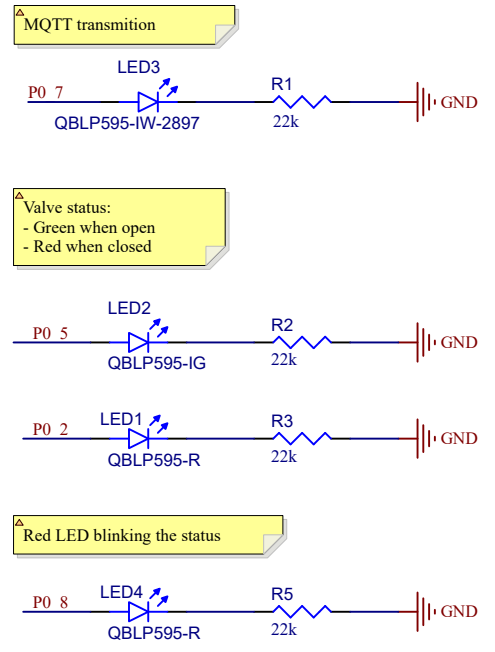

Title <b>Smart Water Shutdown Valve</b>			Renesas Electronics Europe Renesas Electronics Europe System Solutions Team EMEA Arcadiastraße 10 40472 Düsseldorf	
Size: A4	Number: EU154-1	Revision: V0.01		
Date: 4/26/2023	Time: 10:56:24	Sheet: 1 of 5		
File: Main.SchDoc				

### Status LED

### SWD Debug Connector