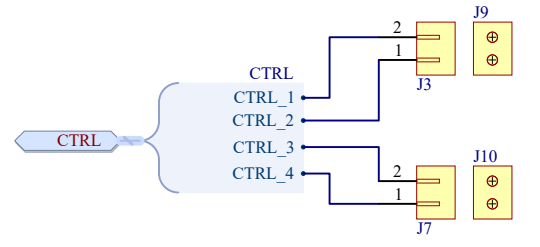

H-Bridges Output Connectors