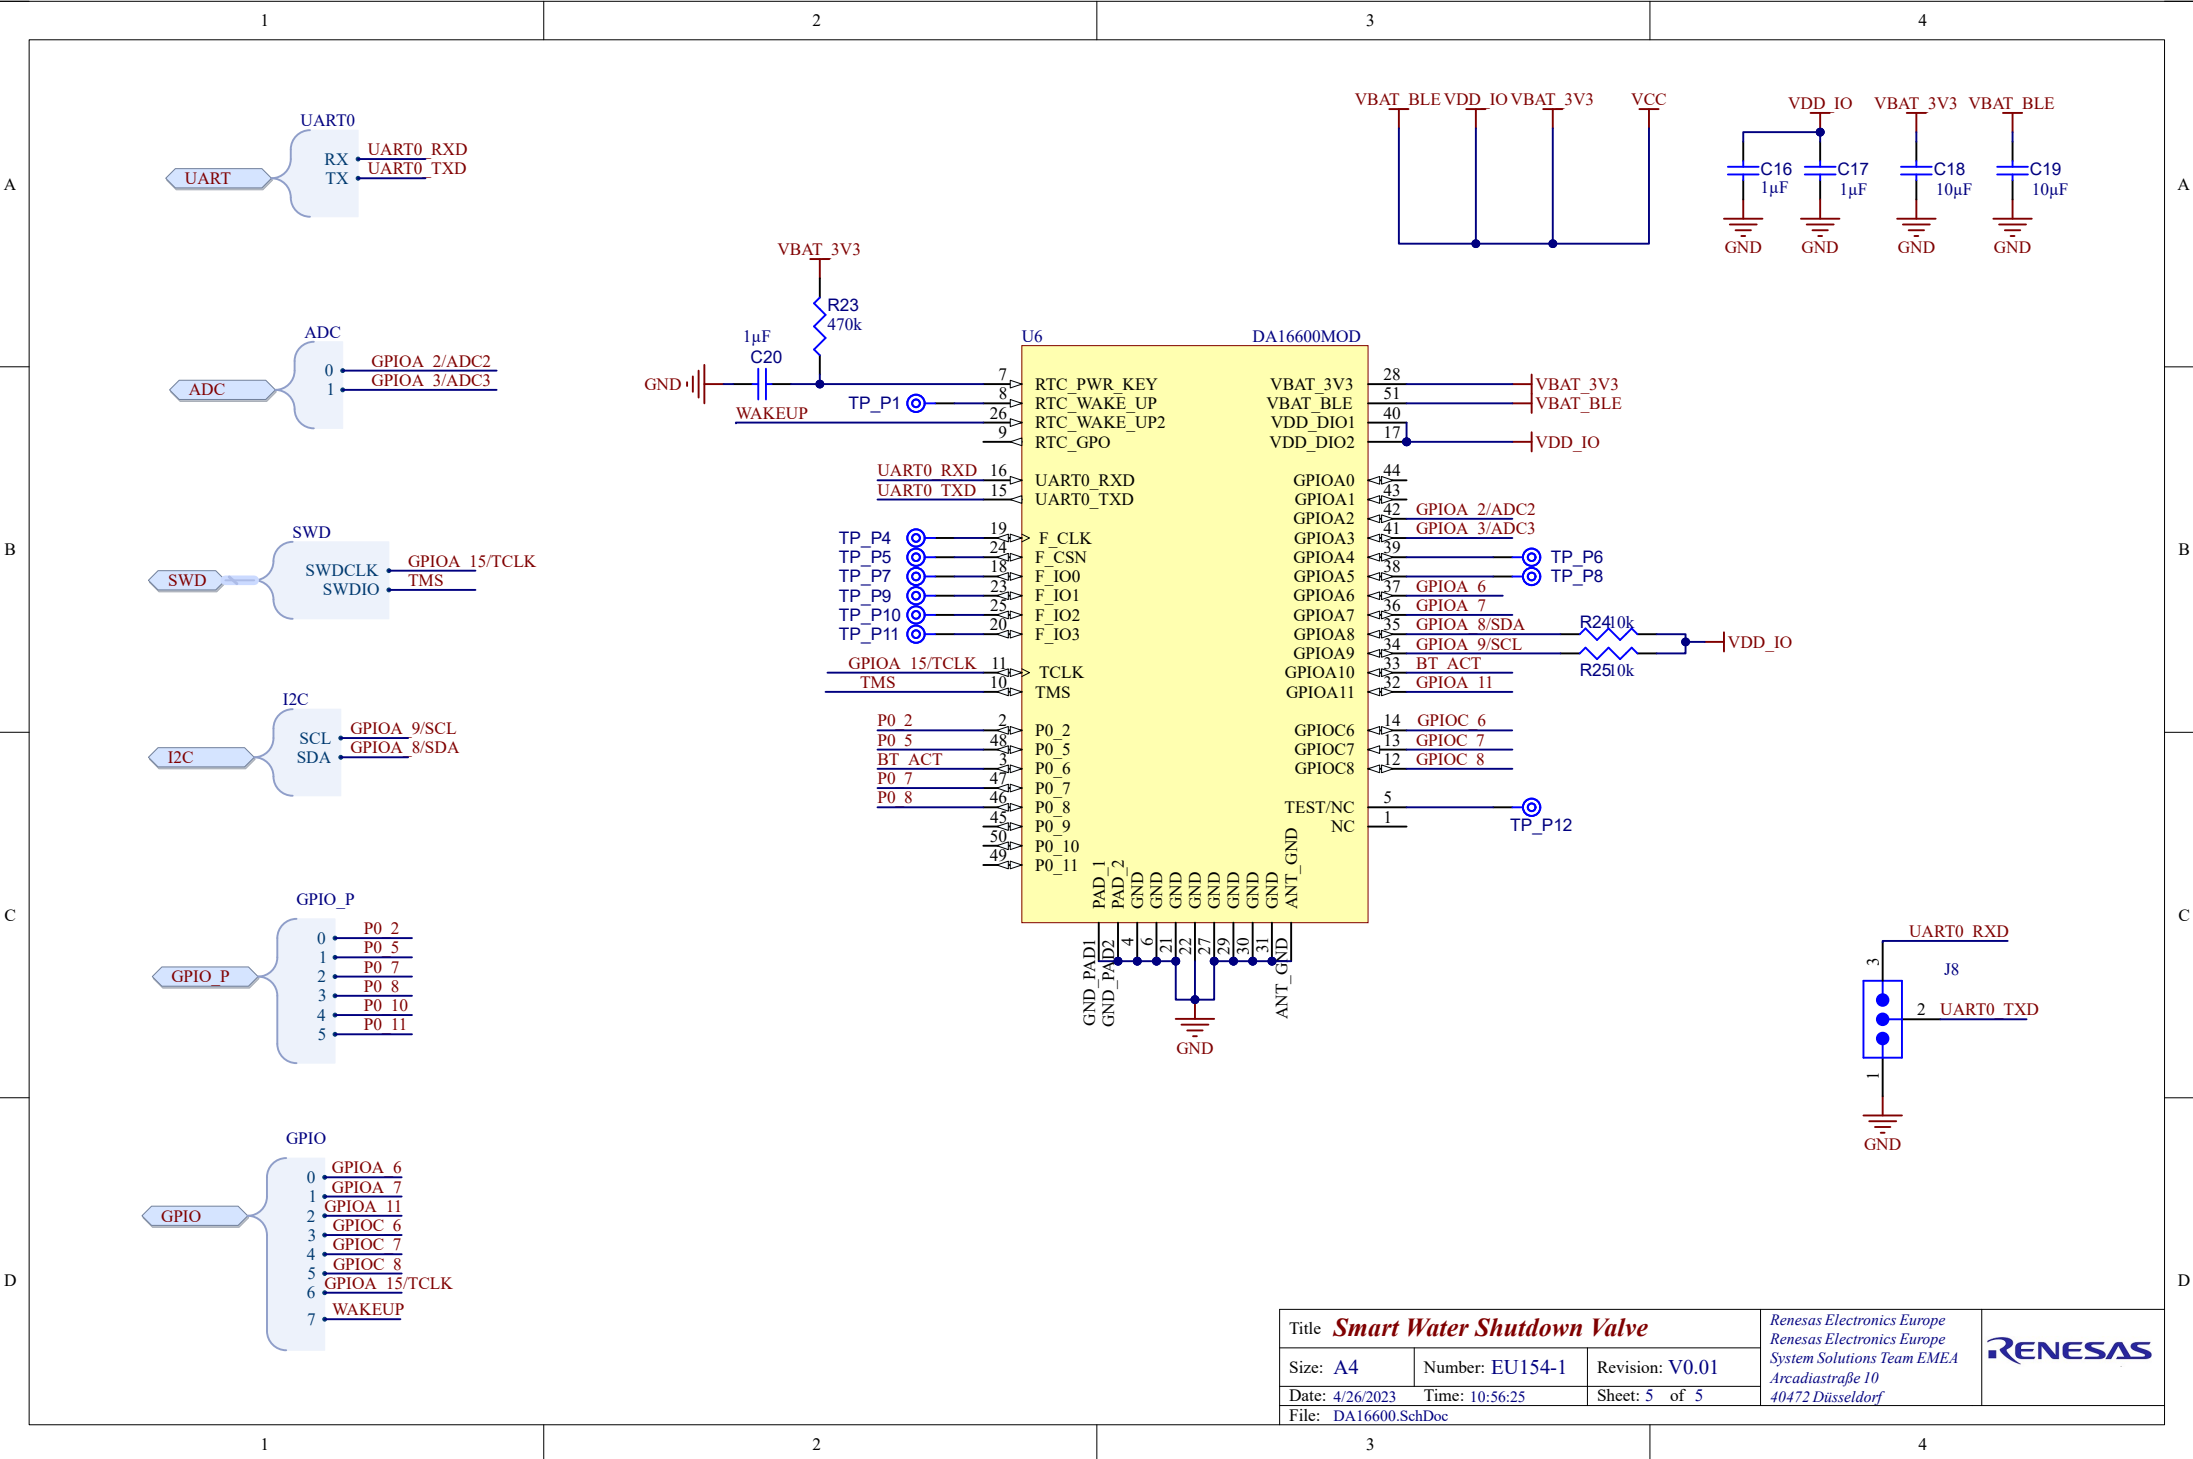

### Solar Panel Boost Converter

### Battery Voltage Measurement

Title <b>Smart Water Shutdown Valve</b>		
Size: A4	Number: EU154-1	Revision: V0.01
Date: 4/26/2023	Time: 10:56:25	Sheet: 5 of 5
File: DA16600.SchDoc		

Renesas Electronics Europe  
Renesas Electronics Europe  
System Solutions Team EMEA  
Arcadiastraße 10  
40472 Düsseldorf