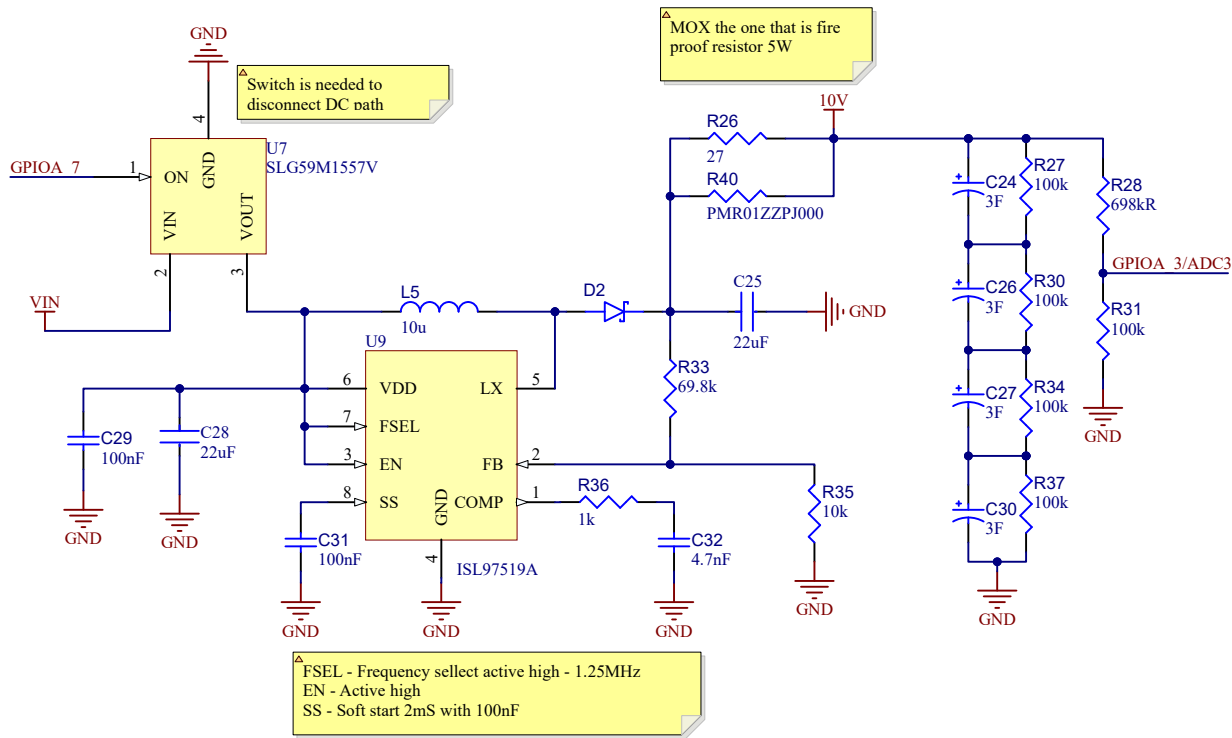

Boost Converter for the Solenoid